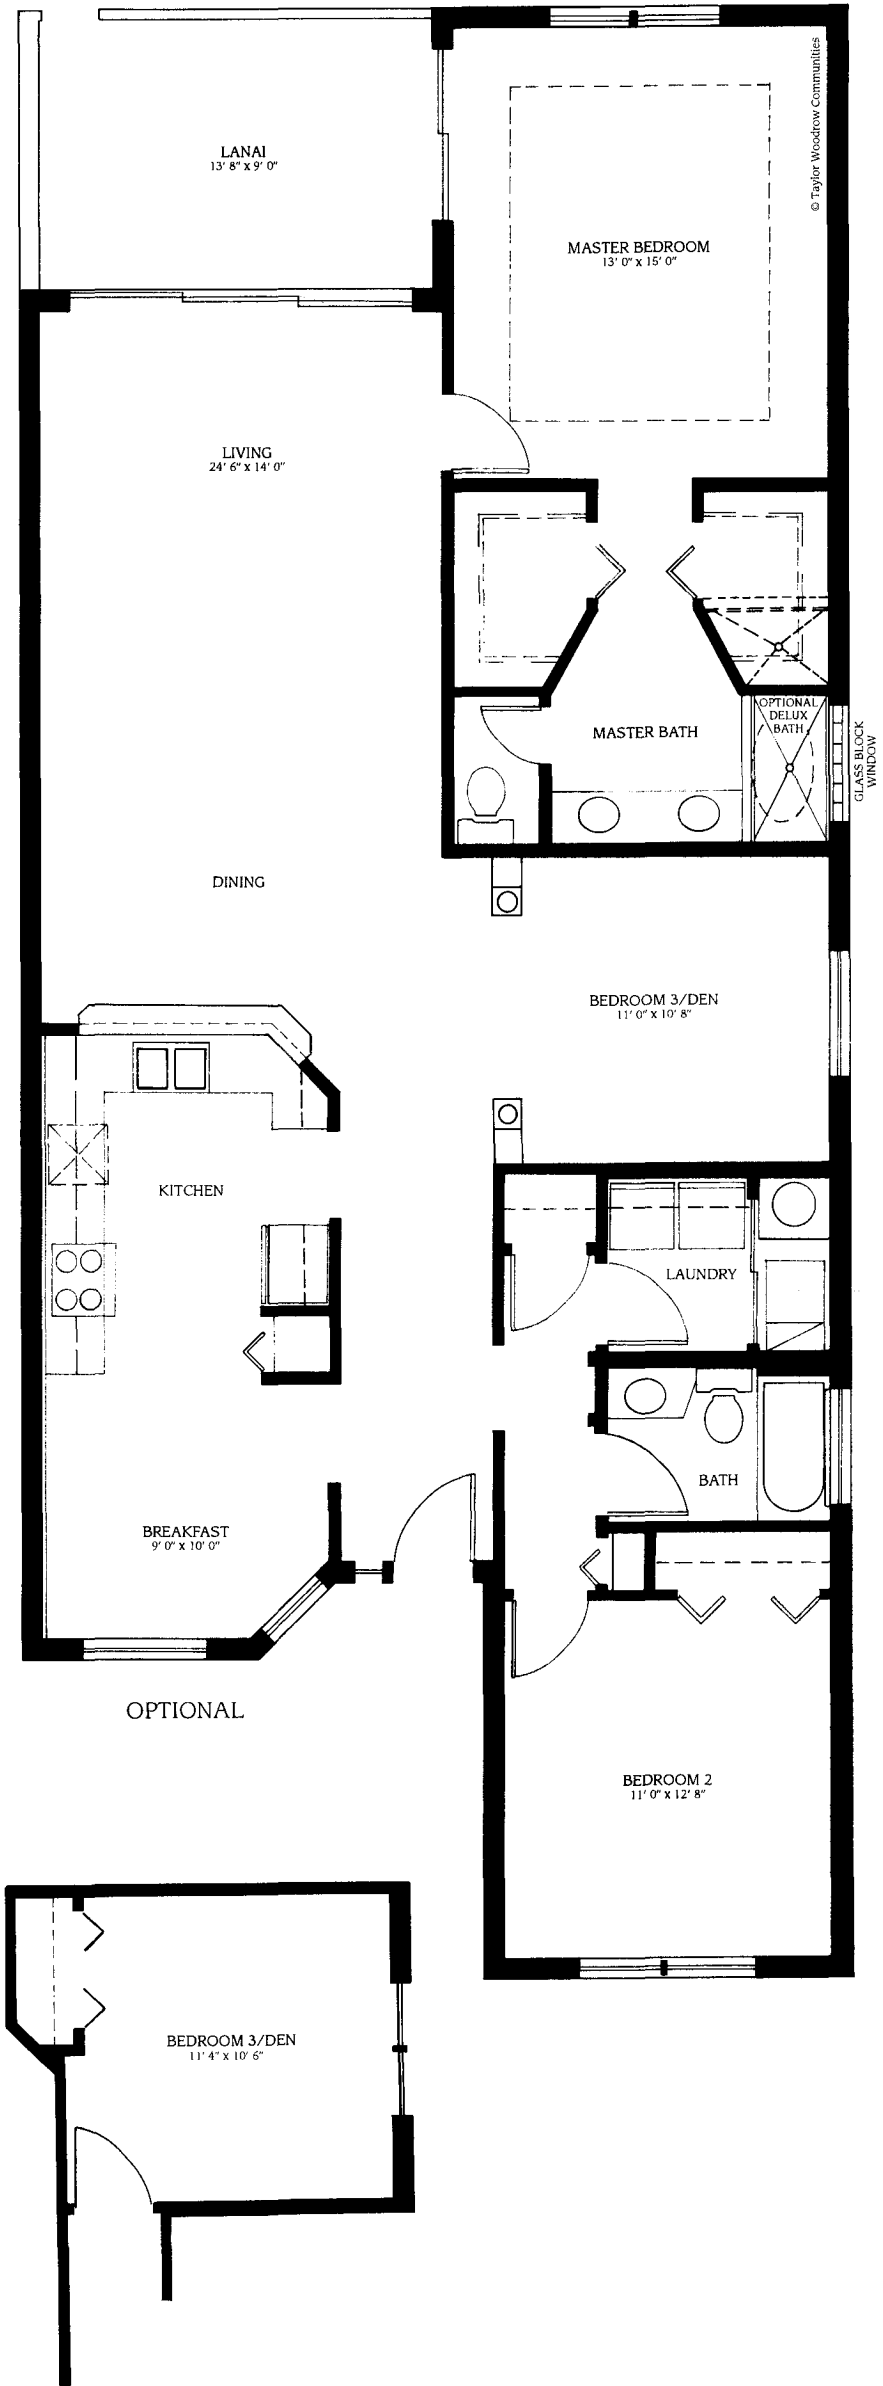

BRIGHTON

Living Area	1,592 Sq. Ft.
Lanai	132 Sq. Ft.
Entry	96 Sq. Ft.
TOTAL	1,820 Sq. Ft.