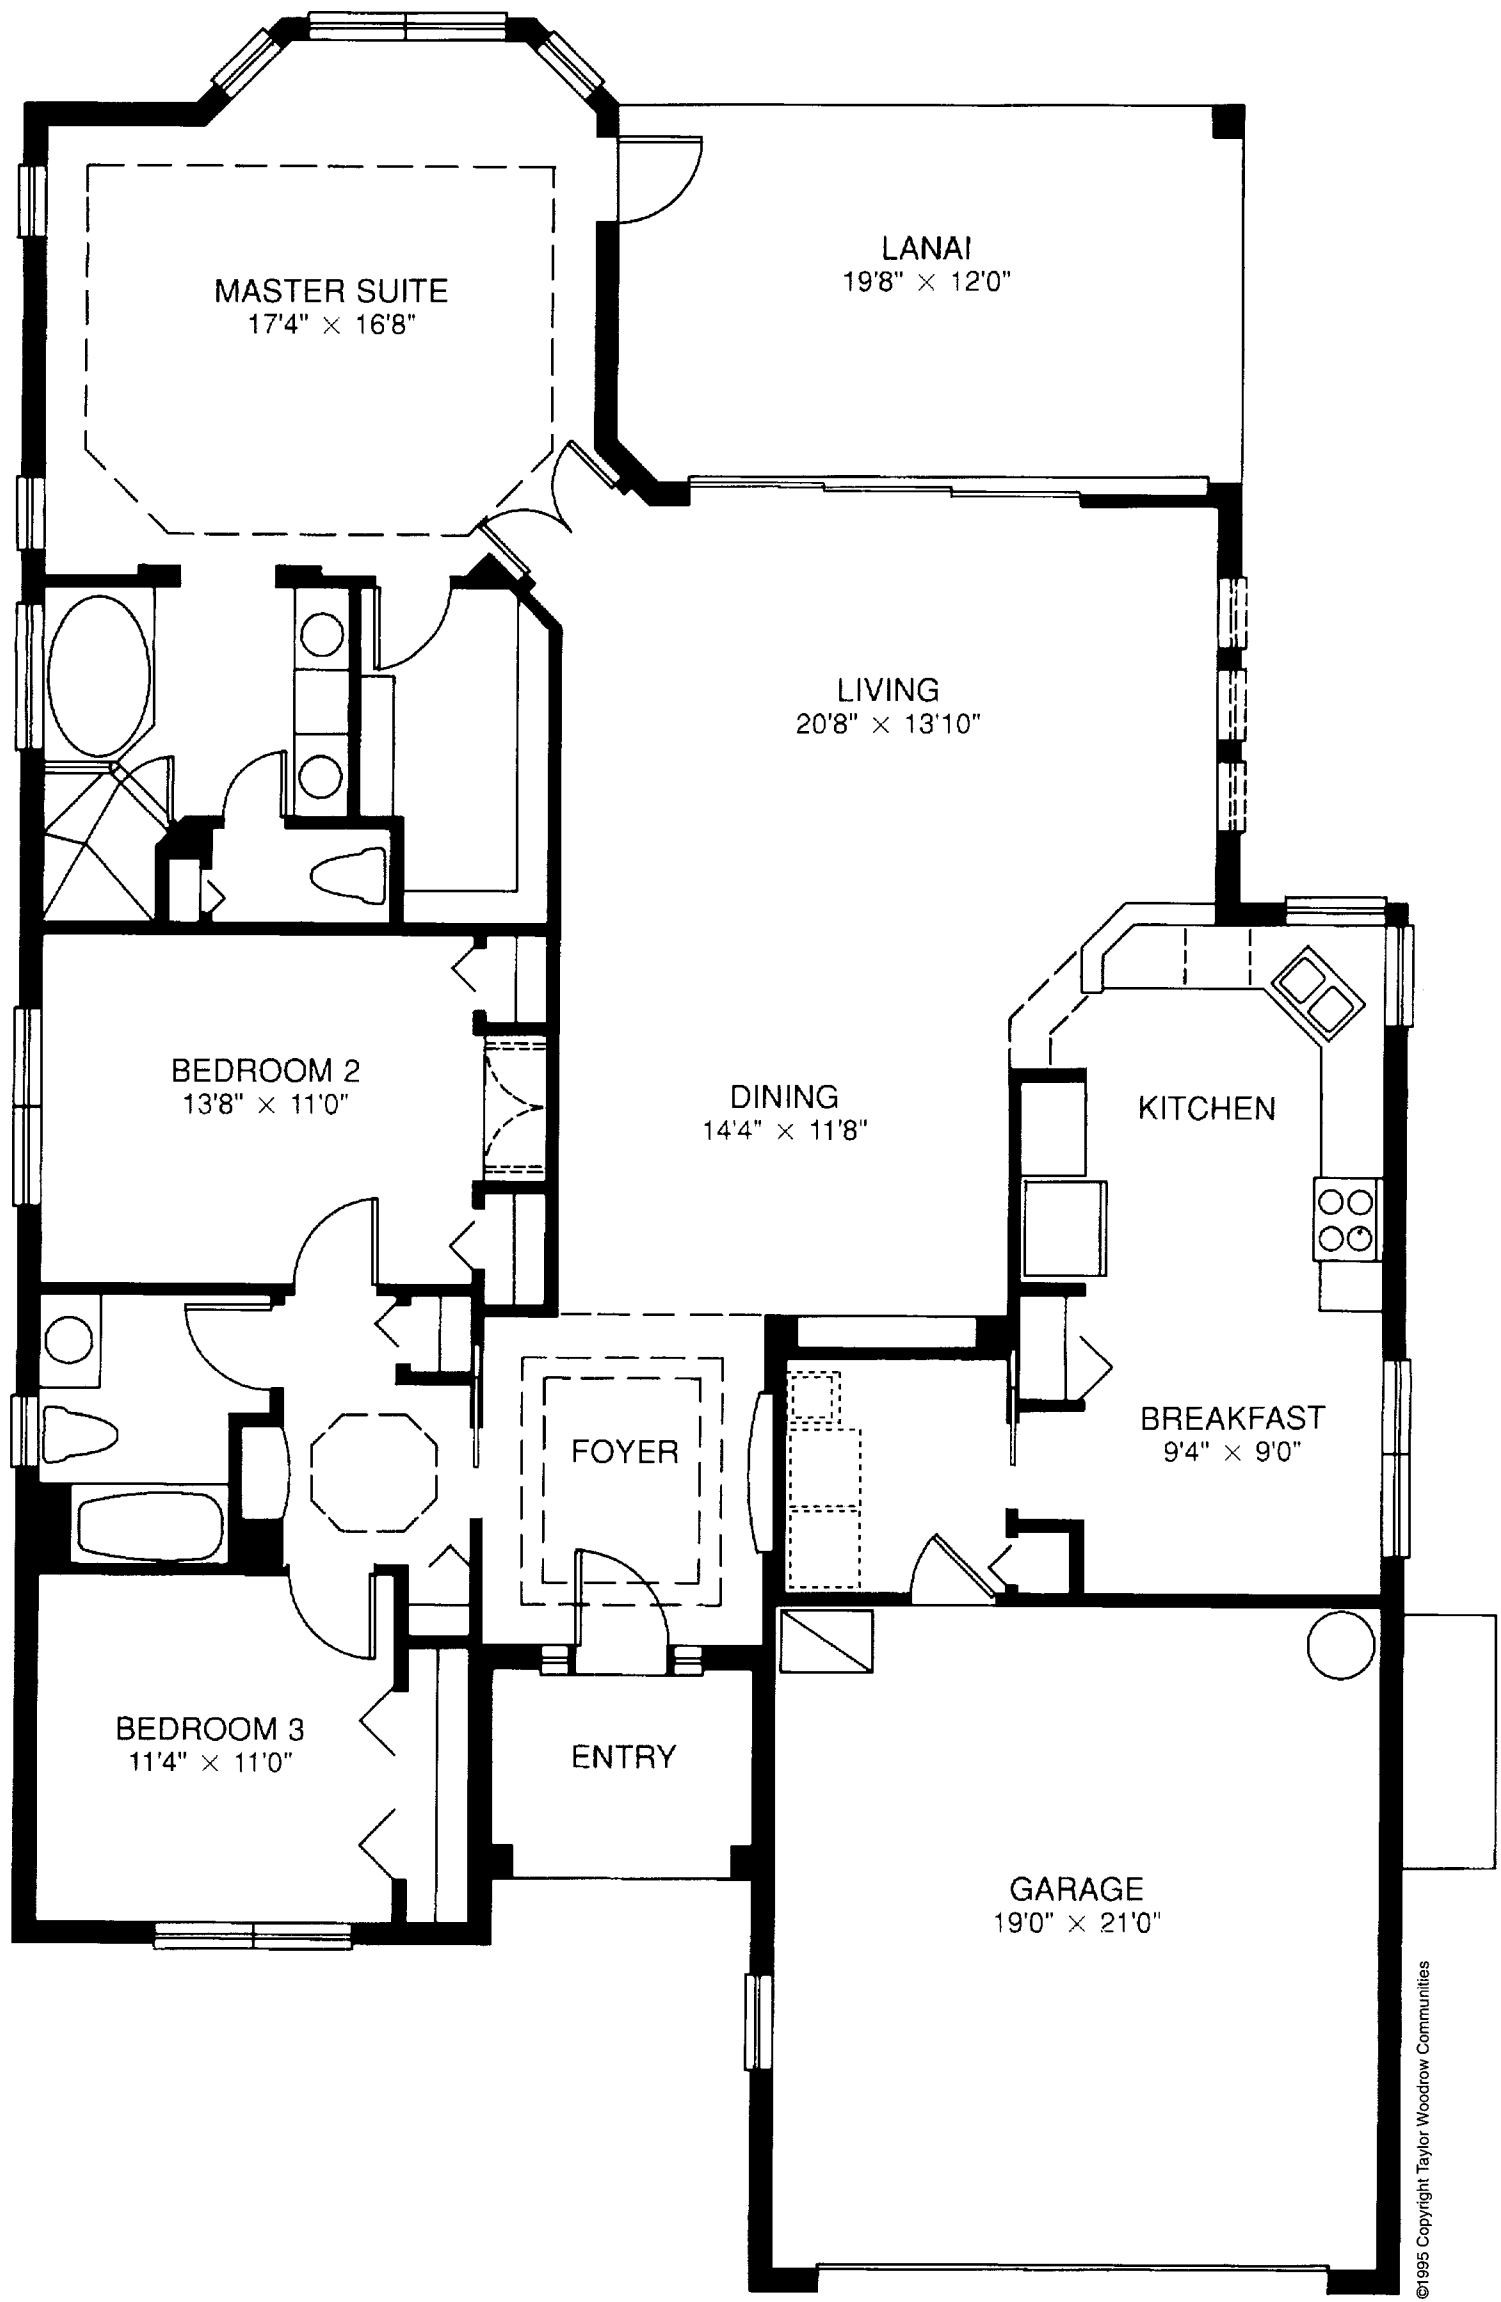

B R E N T W O O D

©1995 Copyright Taylor Woodrow Communities

F E A T U R E S	
Living Area	1,901 Sq. Ft.
Lanai	235 Sq. Ft.
Garage	440 Sq. Ft.
Entry	72 Sq. Ft.
TOTAL	2,648 Sq. Ft.