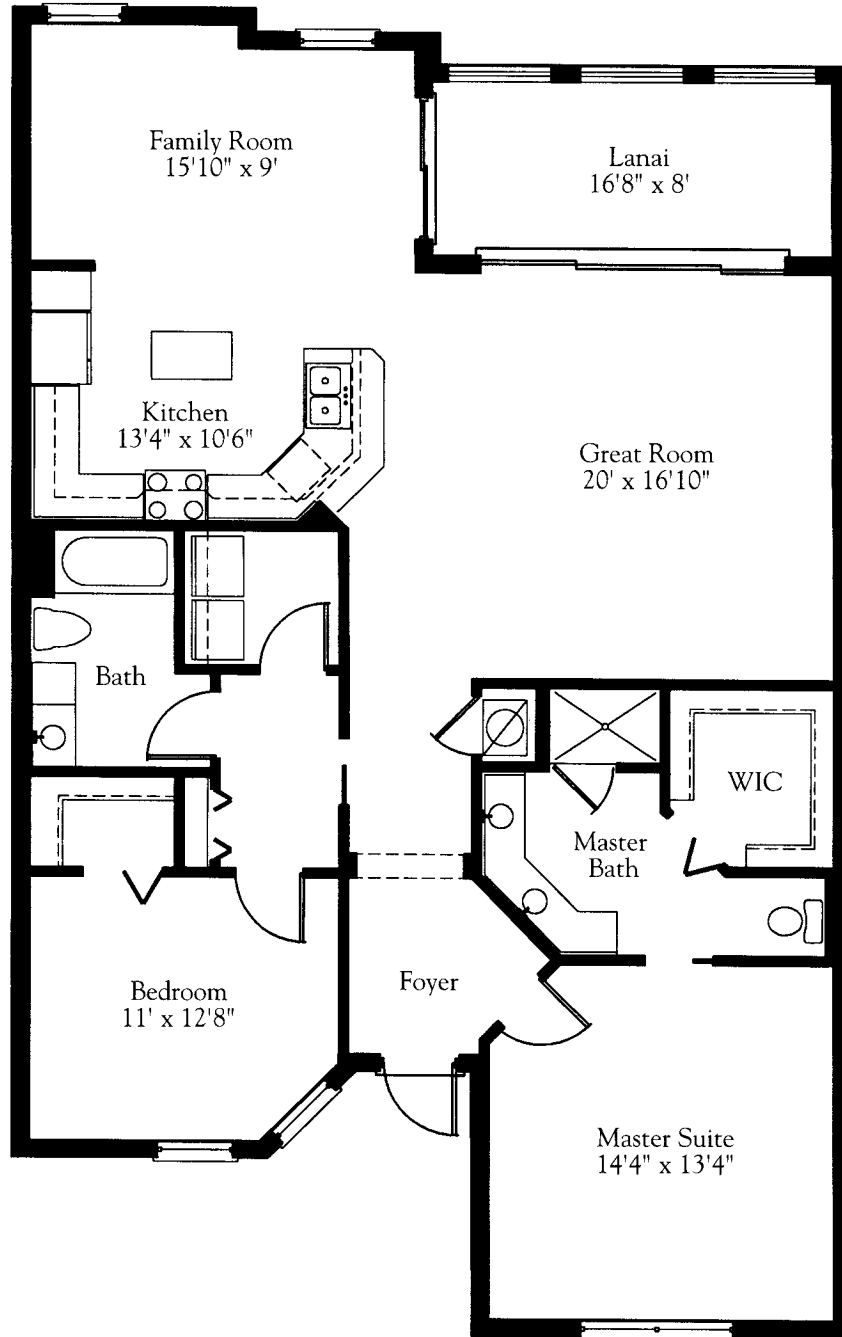

BUILDING 4 RESIDENCE 05
BUILDING 5 RESIDENCE 04
BUILDING 4 REVERSE RESIDENCE 04
BUILDING 5 REVERSE RESIDENCE 05

2 BEDROOM ♦ 2 BATH	
LIVING AREA	1,518 SQ.FT.
LANAI	138 SQ.FT.
TOTAL	1,656 SQ.FT.

All dimensions are approximate. The developer reserves the right to change and alter all materials, specifications, features, dimensions, and designs without notice. See building plans for special conditions on window locations, elevators, stairs, and walkways.