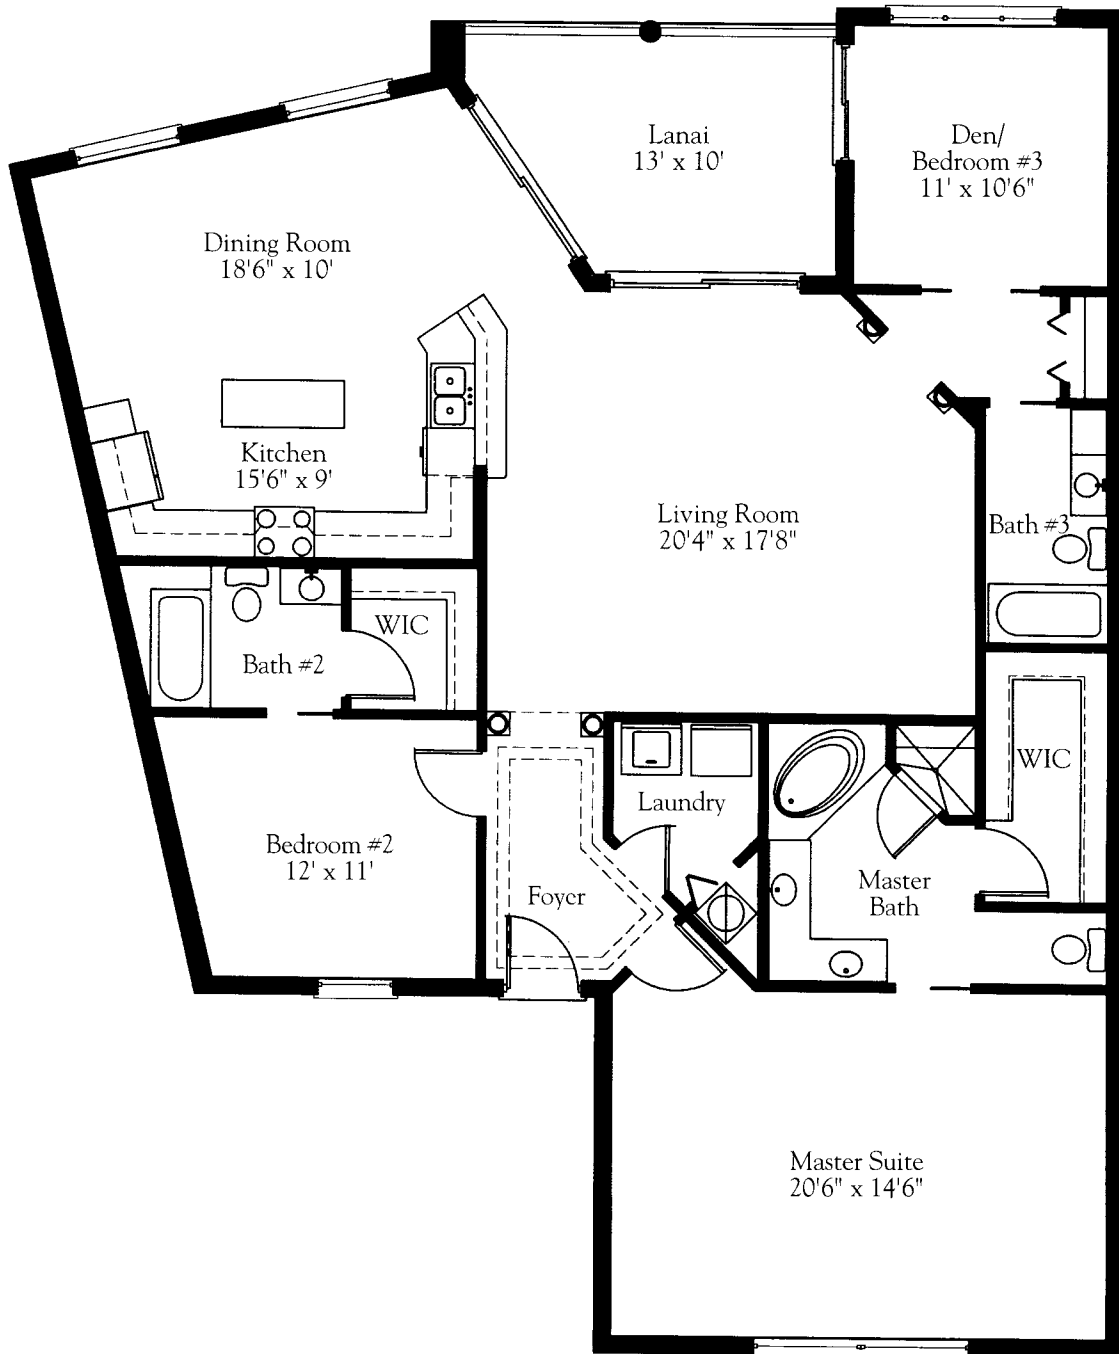

**BUILDING 4 RESIDENCE 03**  
**BUILDING 5 REVERSE RESIDENCE 03**

	3 BEDROOM ♦ 3 BATH
LIVING AREA	1,842 SQ.FT.
LANAI	137 SQ.FT.
<b>TOTAL</b>	<b>1,979 SQ.FT.</b>

*All dimensions are approximate. The developer reserves the right to change and alter all materials, specifications, features, dimensions, and designs without notice. See building plans for special conditions on window locations, elevators, stairs, and walkways.*