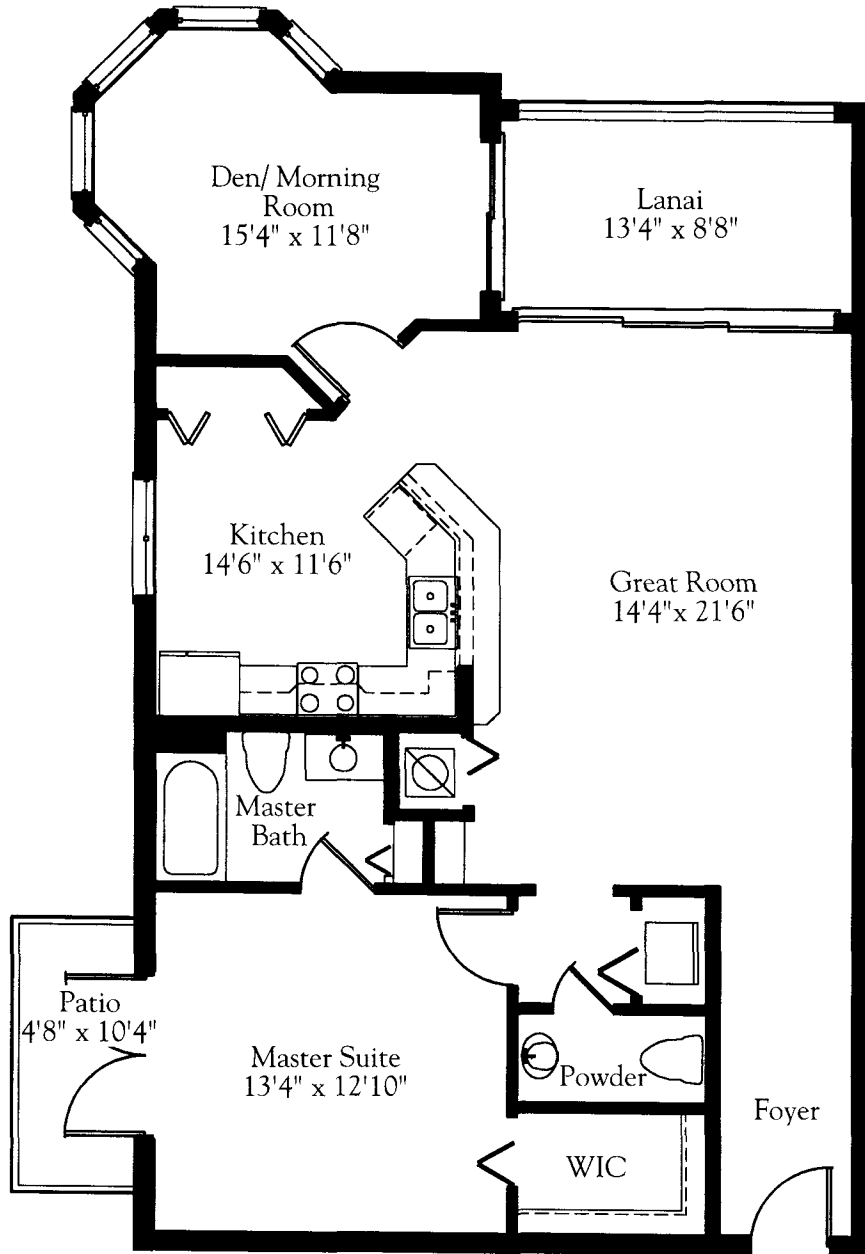

BUILDING 3 RESIDENCE 08  
 BUILDING 4 RESIDENCE 02  
 BUILDING 2 REVERSE RESIDENCE 08  
 BUILDING 5 REVERSE RESIDENCE 02

1 BEDROOM ♦ 1 BATH	
LIVING AREA	1,126 SQ.FT.
LANAI	109 SQ.FT.
PATIO	48 SQ.FT.
<b>TOTAL</b>	<b>1,283 SQ.FT.</b>