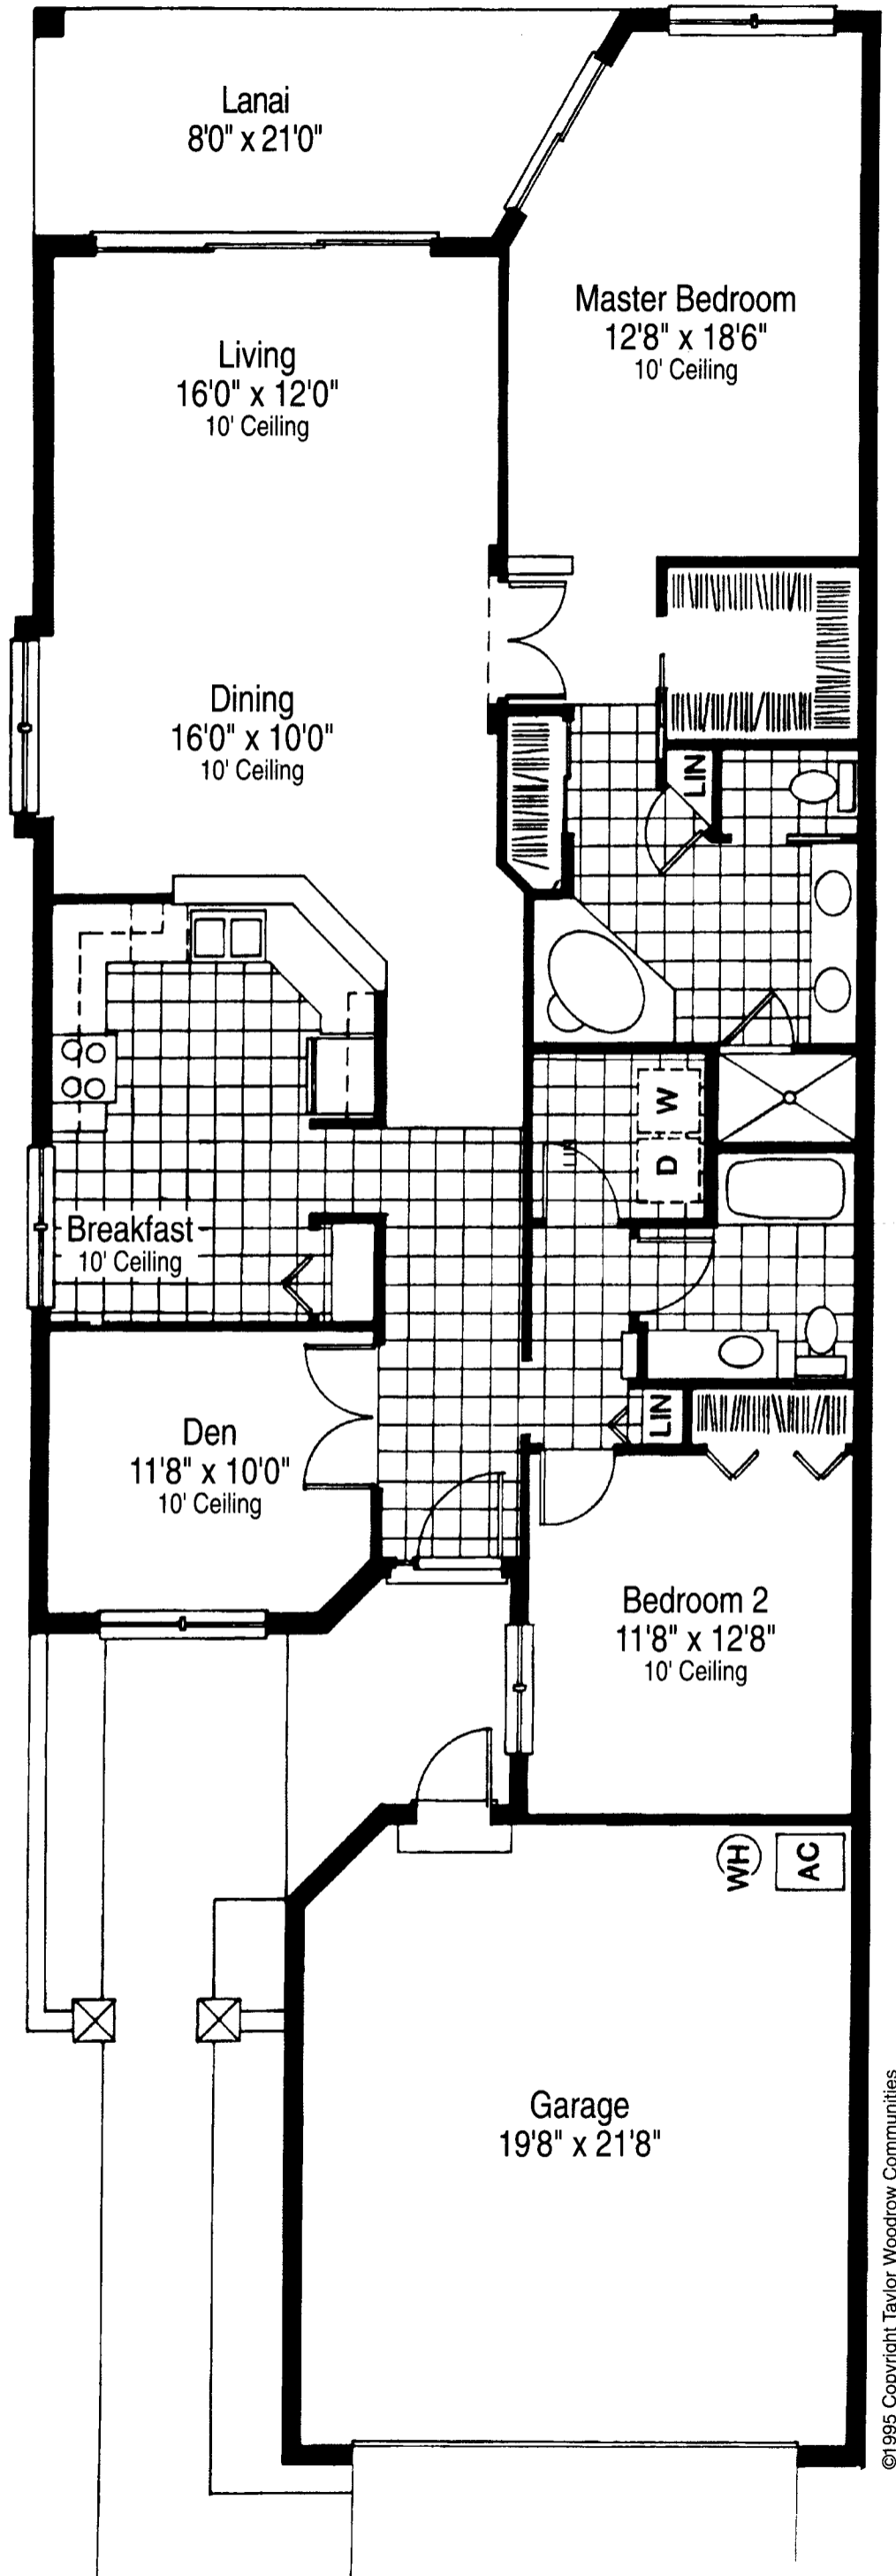

B E D F O O R D

©1995 Copyright Taylor Woodrow Communities

F E A T U R E S

Living Area1,639 Sq. Ft.
Lanai168 Sq. Ft.
Garage441 Sq. Ft.
Entry65 Sq. Ft.
TOTAL2,313 Sq. Ft.