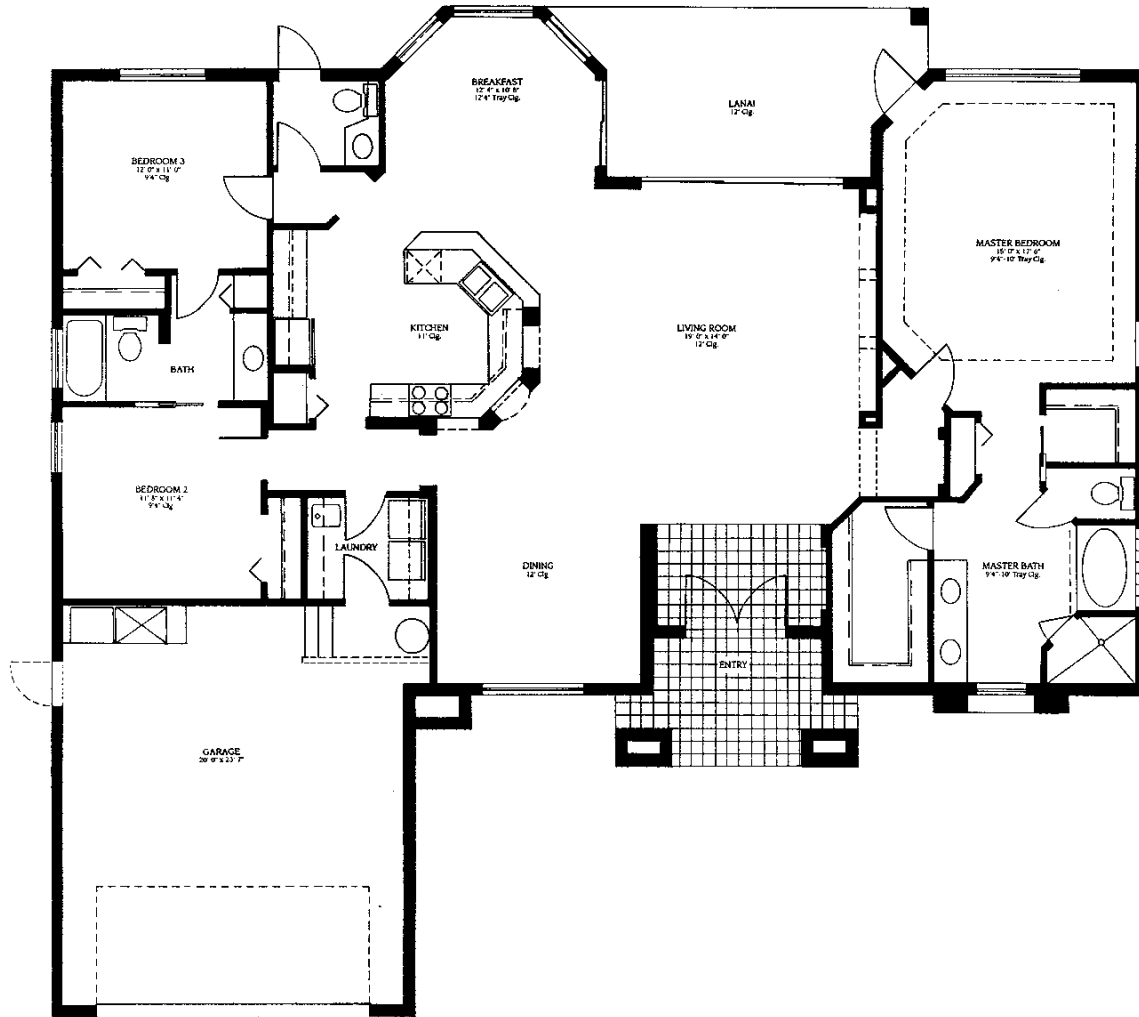

A S H L E Y A

SINGLE-FAMILY HOMES AT HAWTHORNE ESTATES

A S H L E Y

F E A T U R E S

Living Area	2,151 Sq. Ft.
Lanai	182 Sq. Ft.
Garage	523 Sq. Ft.
Entry	77 Sq. Ft.
TOTAL	2,933 Sq. Ft.