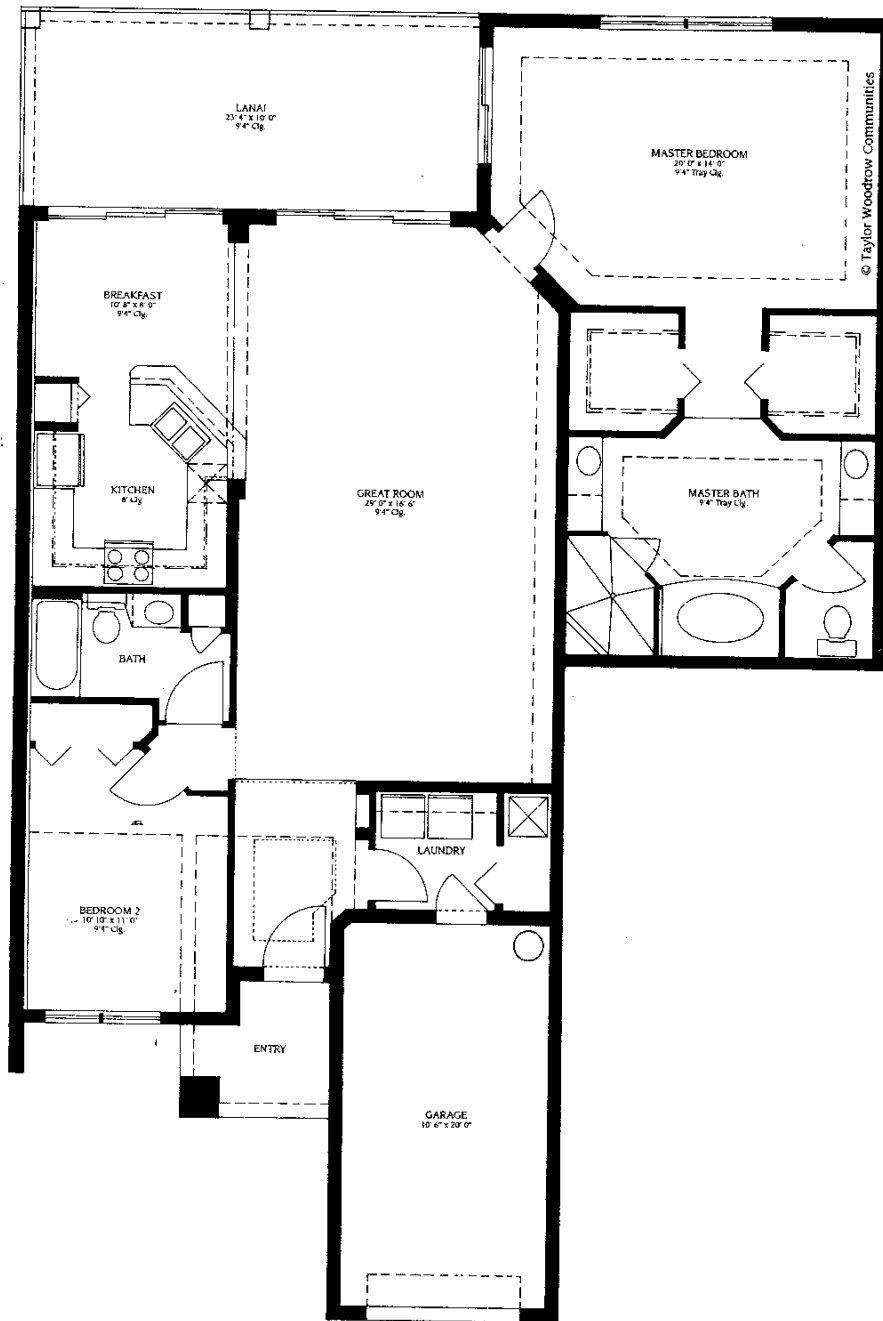

AMBERLY

| | |
|--------------|----------------------|
| Living Area | 1,662 Sq. Ft. |
| Lanai | 230 Sq. Ft. |
| Garage | 233 Sq. Ft. |
| Entry | 47 Sq. Ft. |
| TOTAL | 2,172 Sq. Ft. |