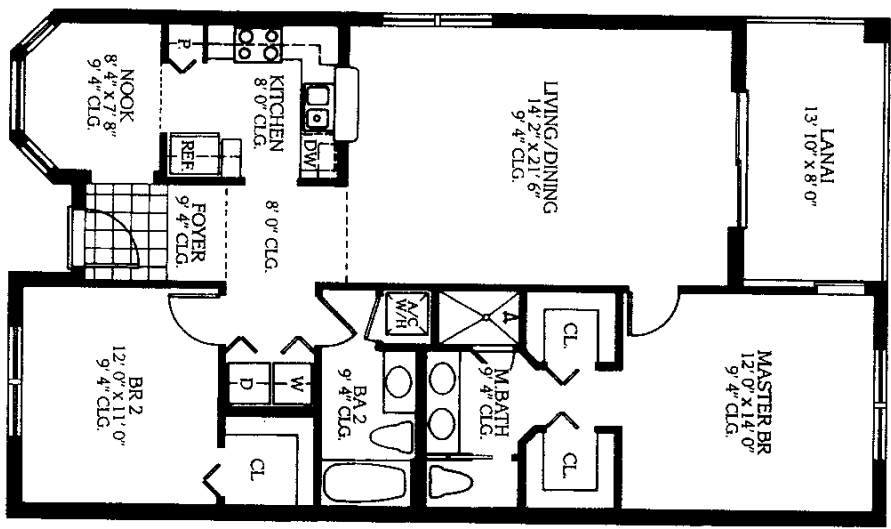

ABBY
end unit