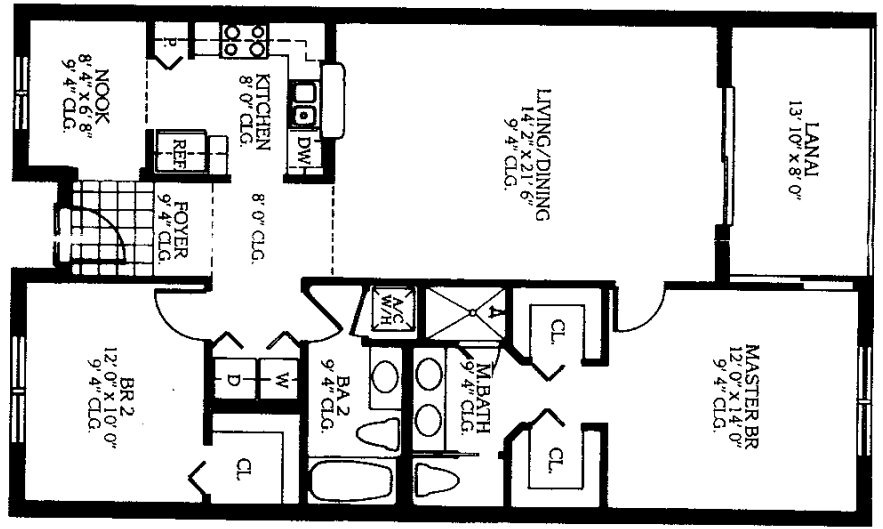

ABBY
center unit