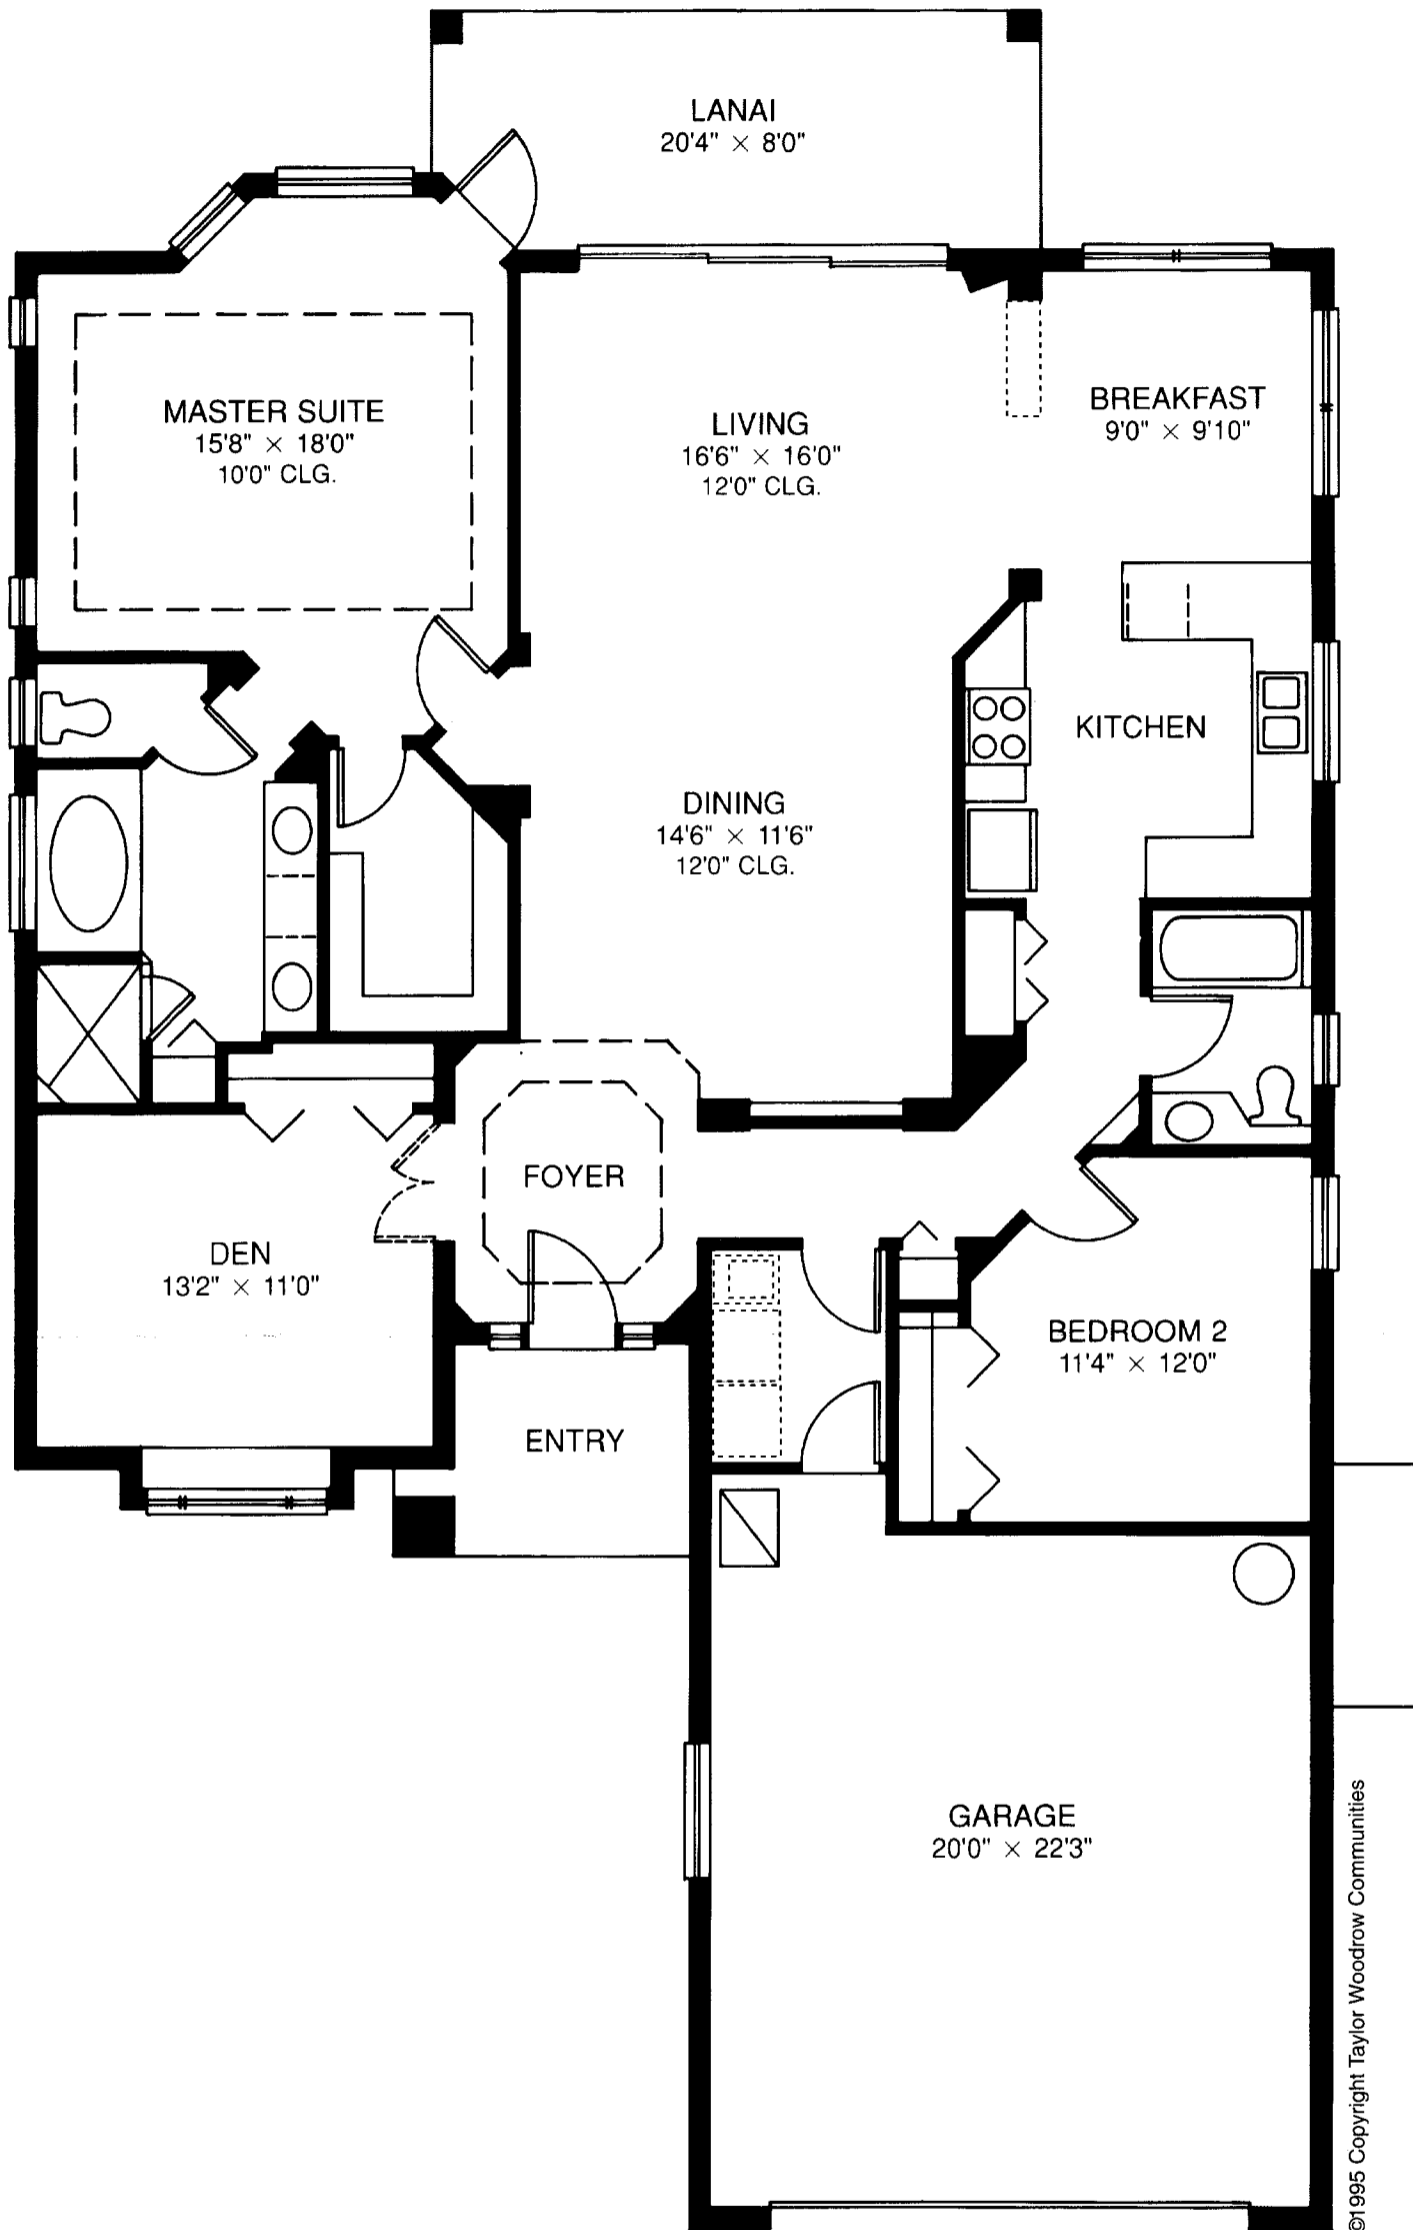

A U S T I N

F E A T U R E S

Living Area	1,776 Sq. Ft.
Lanai	188 Sq. Ft.
Garage	547 Sq. Ft.
Entry	55 Sq. Ft.
<hr/>	
TOTAL	2,566 Sq. Ft.