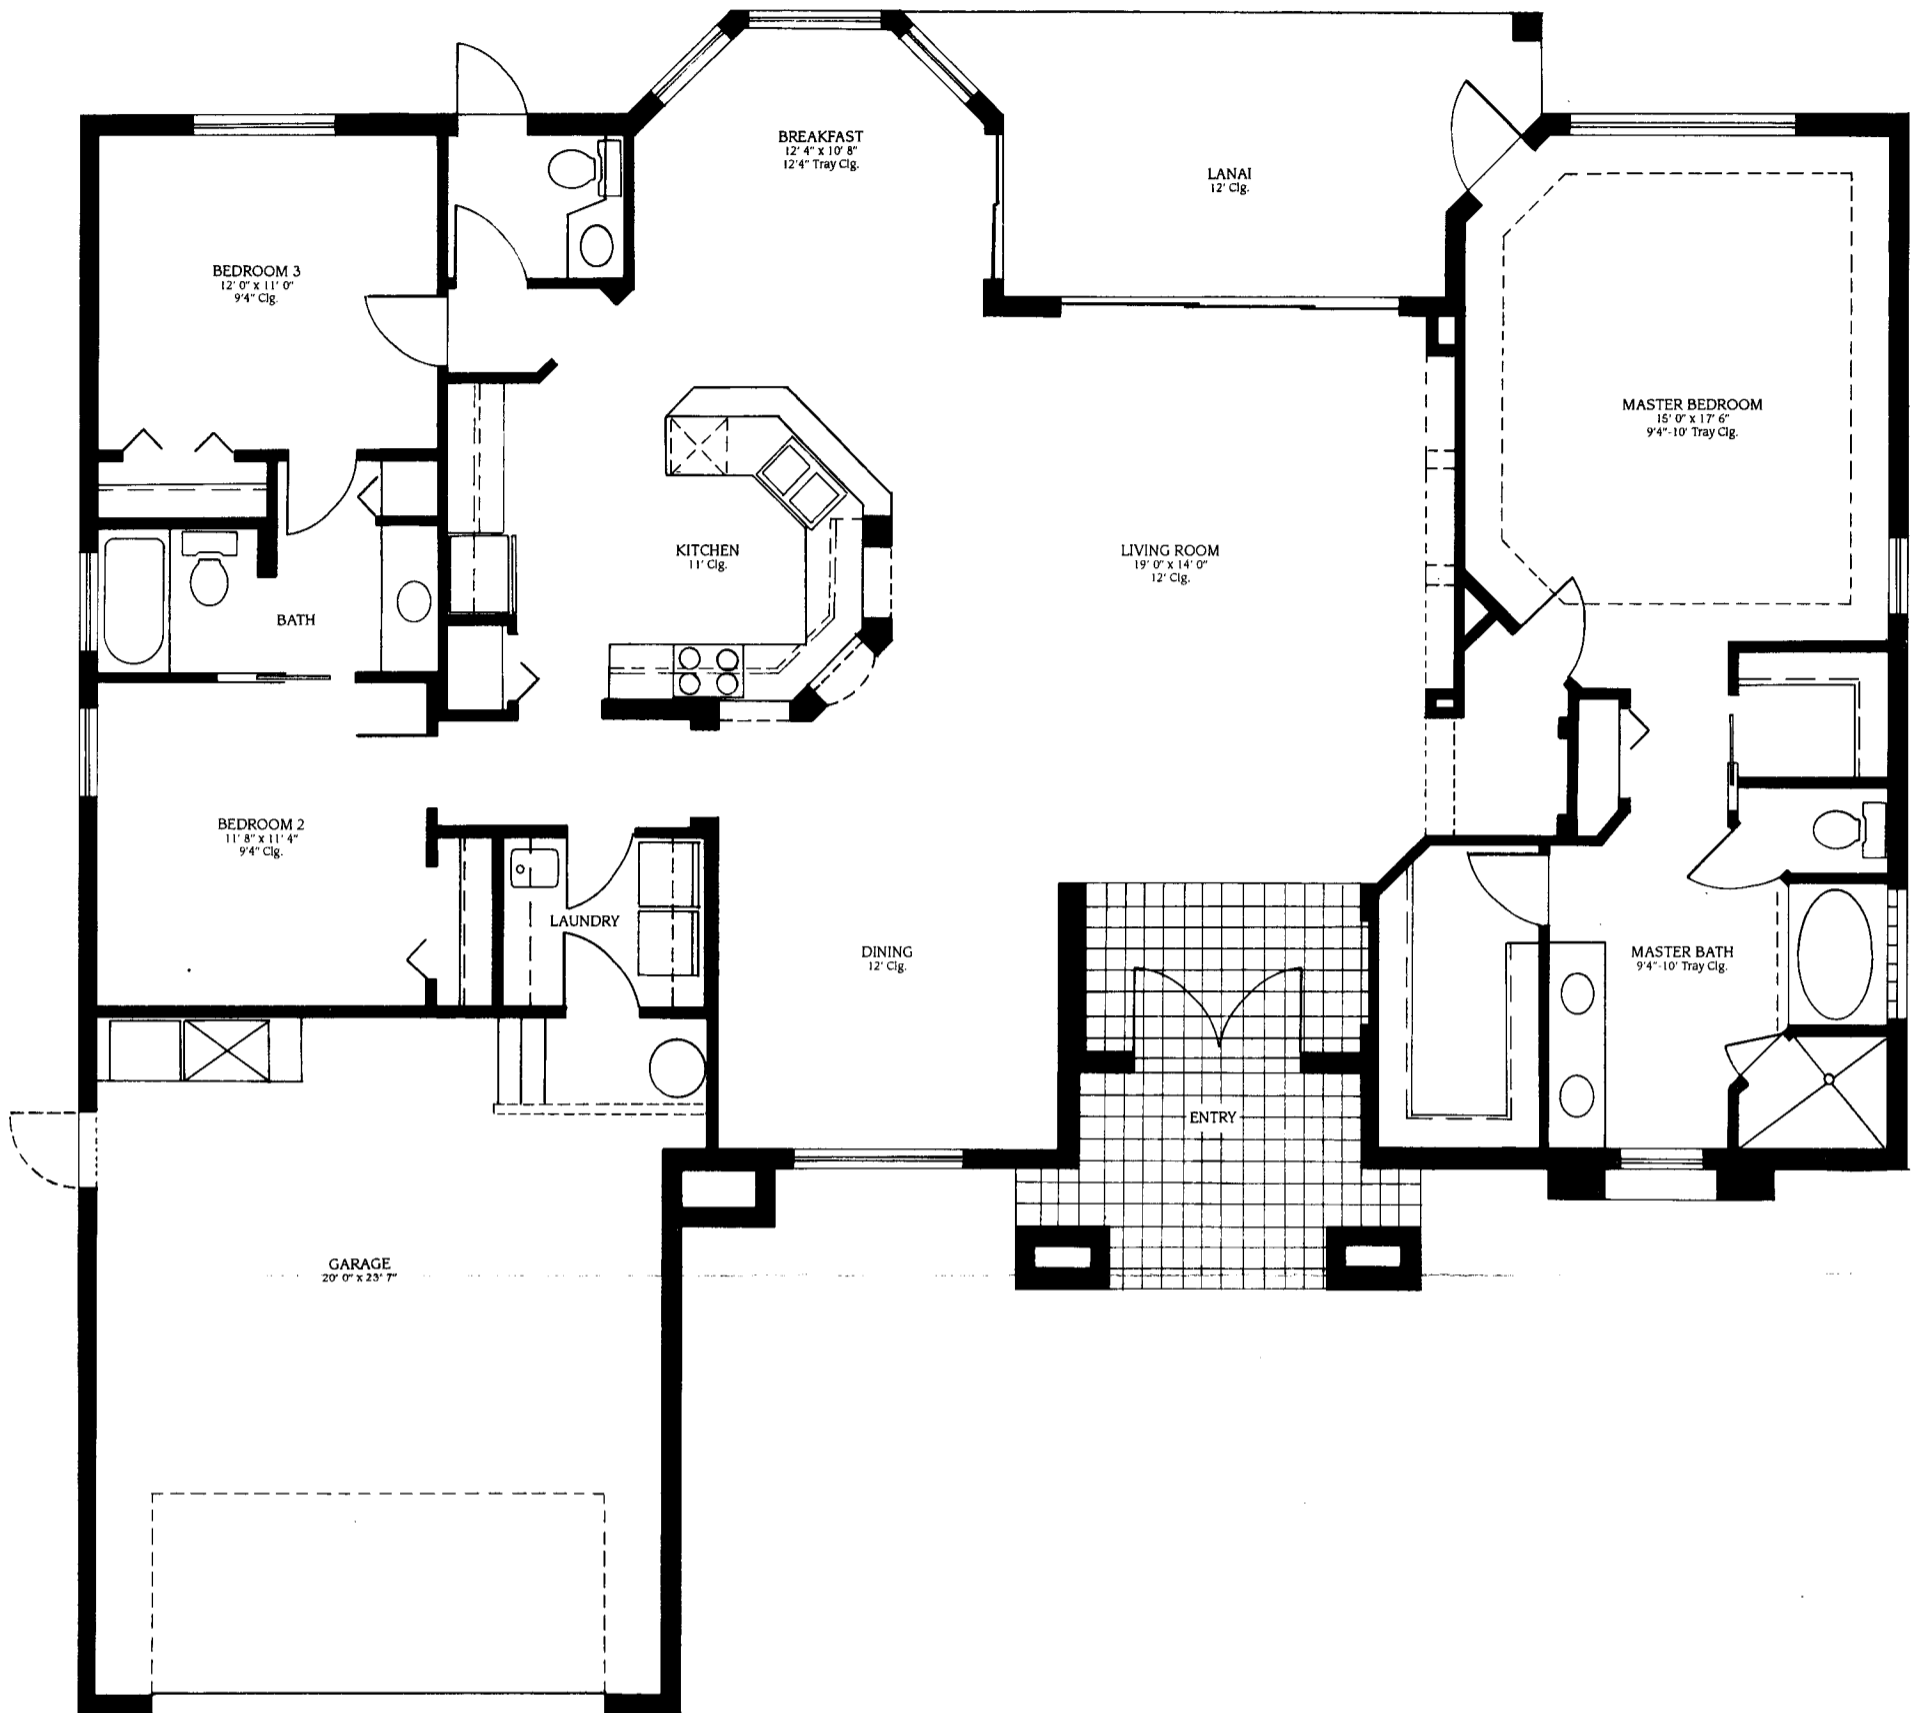

A S H L E Y

F E A T U R E S

Living Area	2,151 Sq. Ft.
Lanai	182 Sq. Ft.
Garage	523 Sq. Ft.
Entry	77 Sq. Ft.
TOTAL	2,933 Sq. Ft.