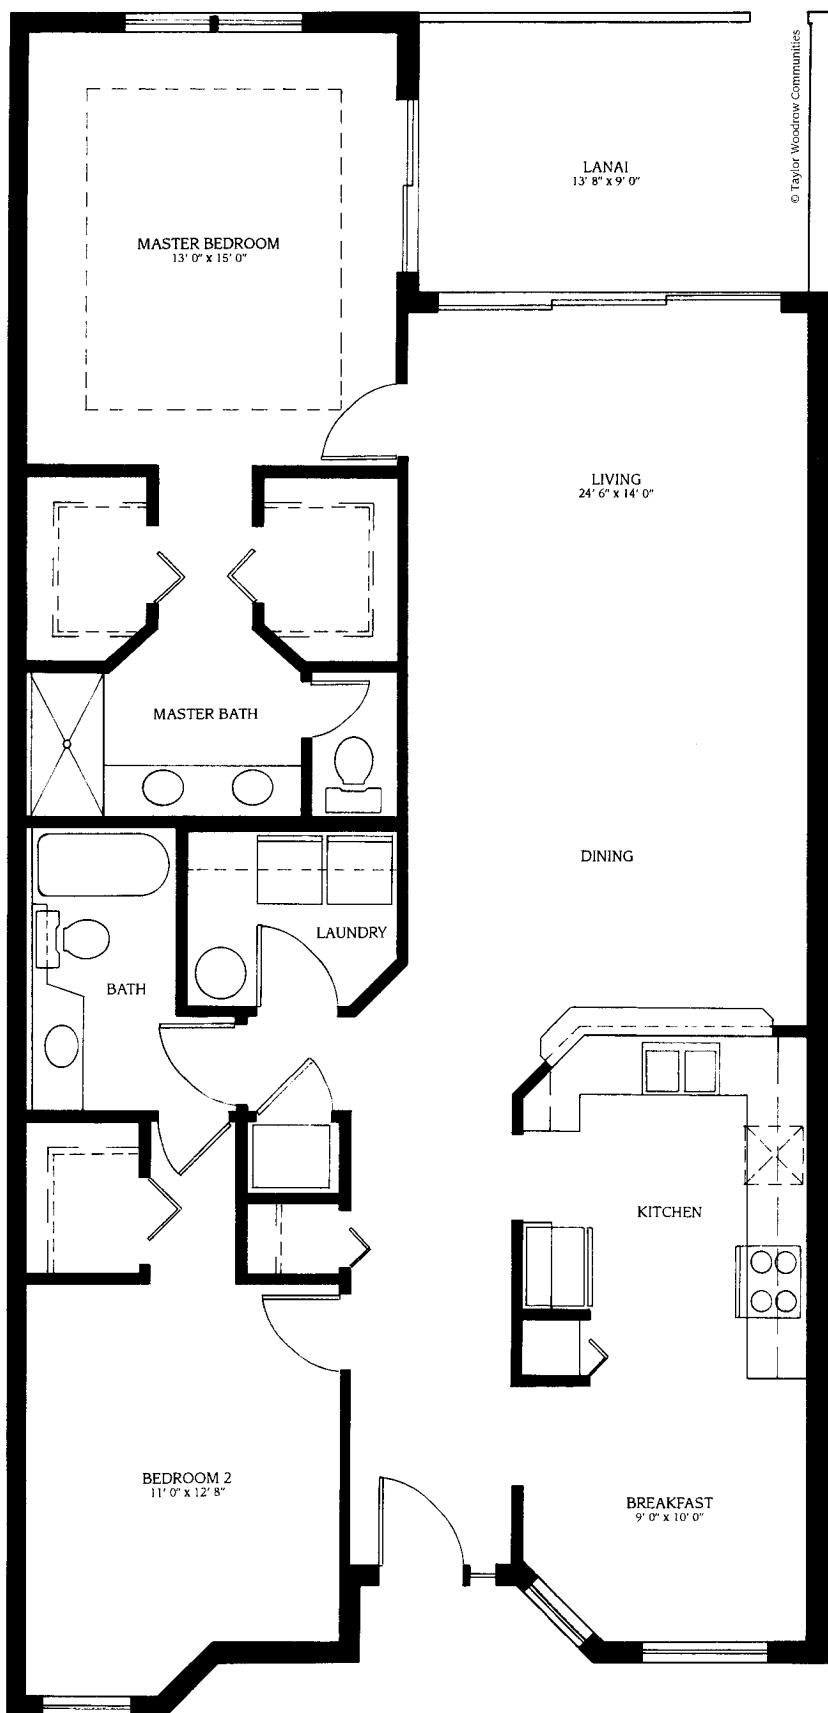

ASHBROOK

Living Area	1,433 Sq. Ft.
Lanai	135 Sq. Ft.
Entry	100 Sq. Ft.
TOTAL	1,668 Sq. Ft.