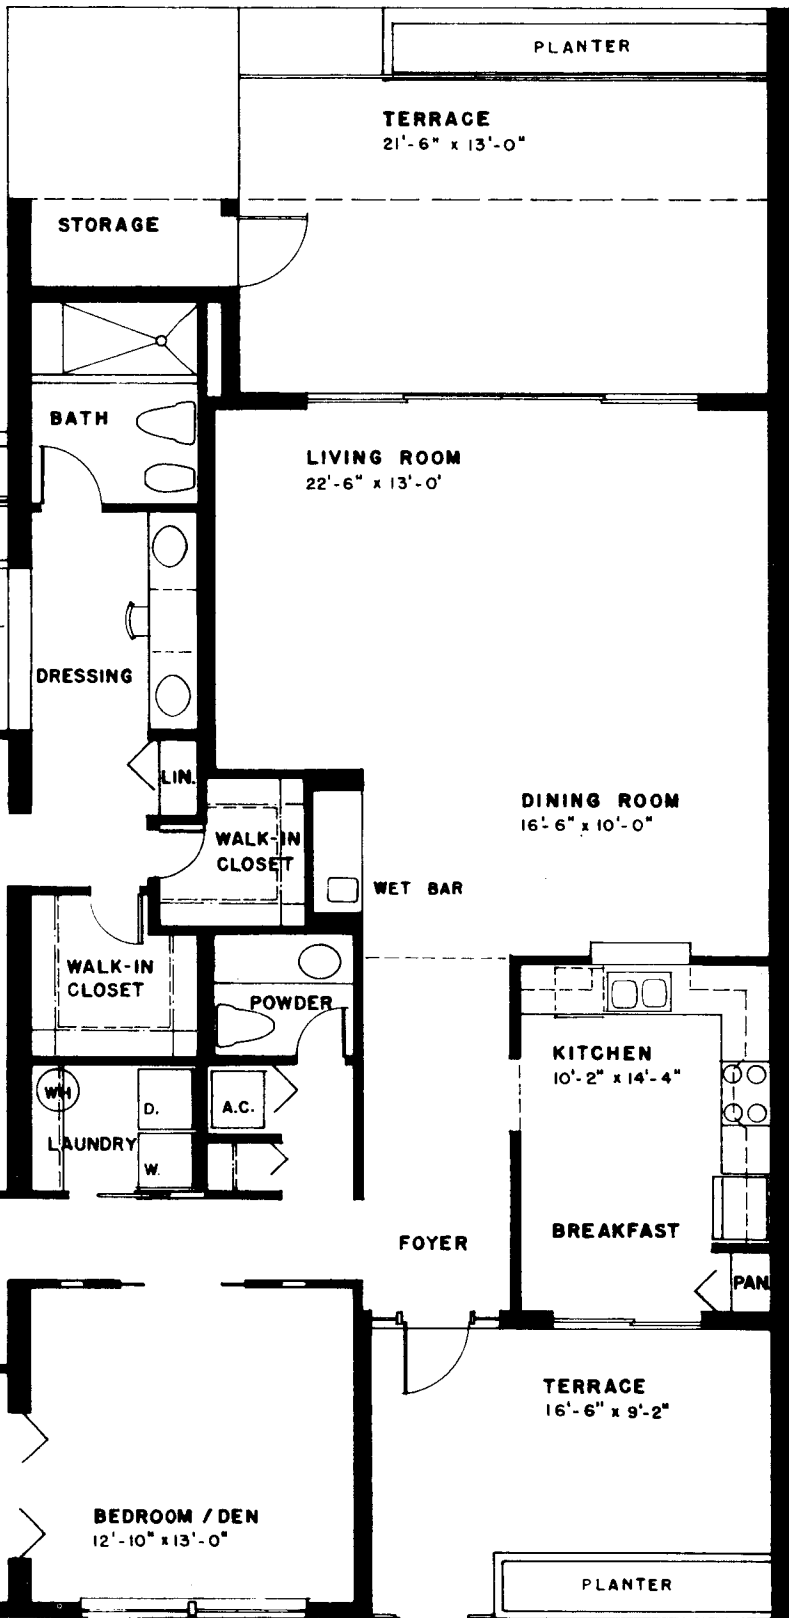

APARTMENT B. THREE BEDROOM.

Living Area 2,191 sq. ft.  
 Terrace 800 sq. ft.  
 Storage Room 111 sq. ft.  
 Total 3102 sq. ft.

DIMENSIONS MAY VARY.

OPEN CORRIDOR