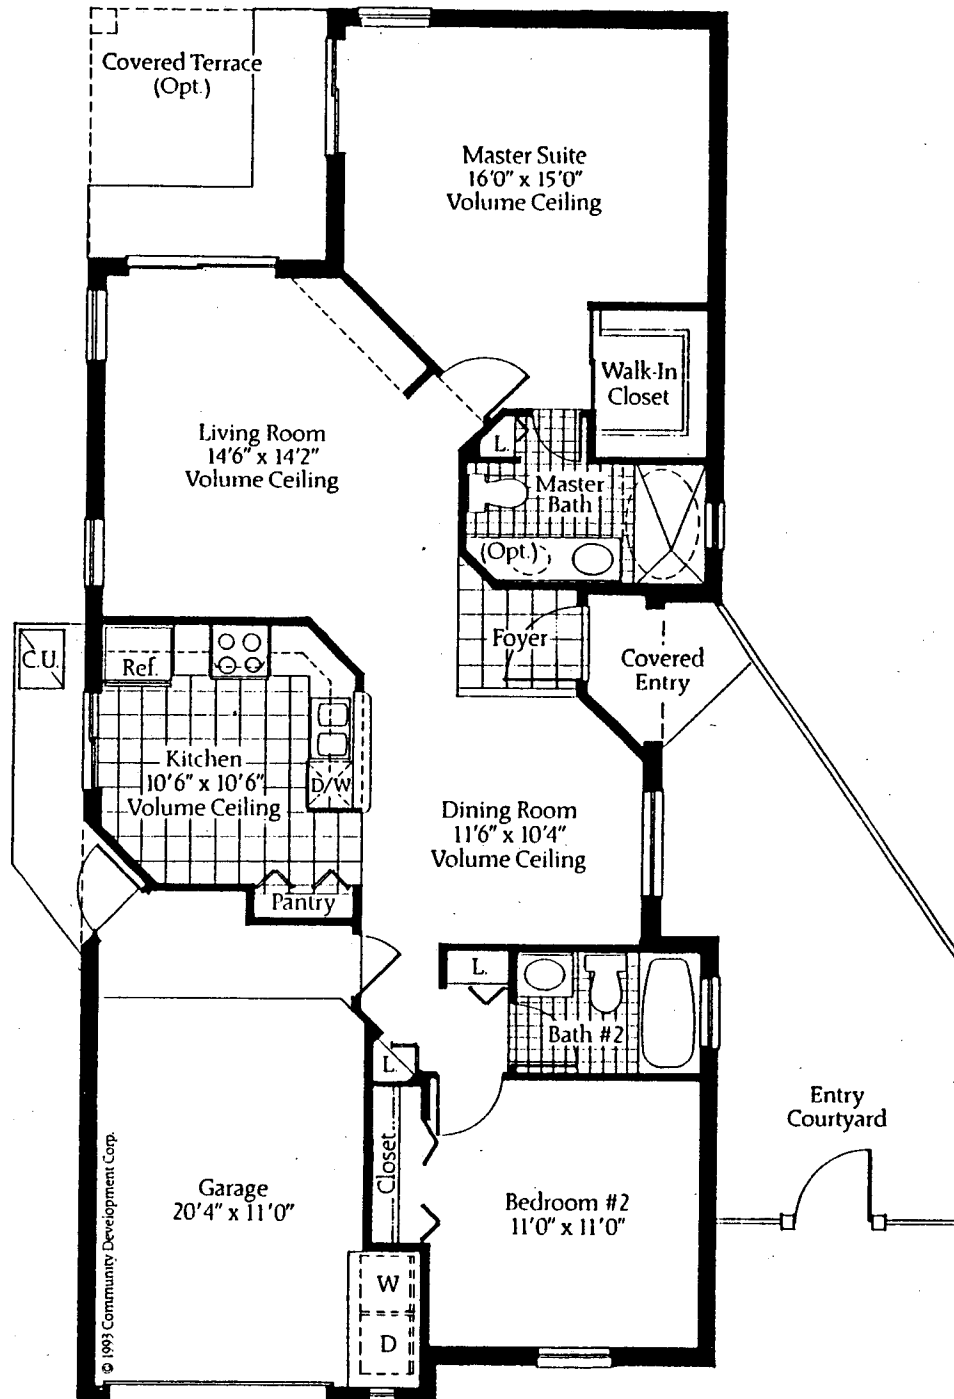

DRAFT

WILDCAT COVE - ANTIQUA

A/C Area	1077 S.F.
Covered Entry	18 S.F.
Garage	254 S.F.
Total Area	1349 S.F.

All dimensions and specifications are approximate, and are subject to change without notice.