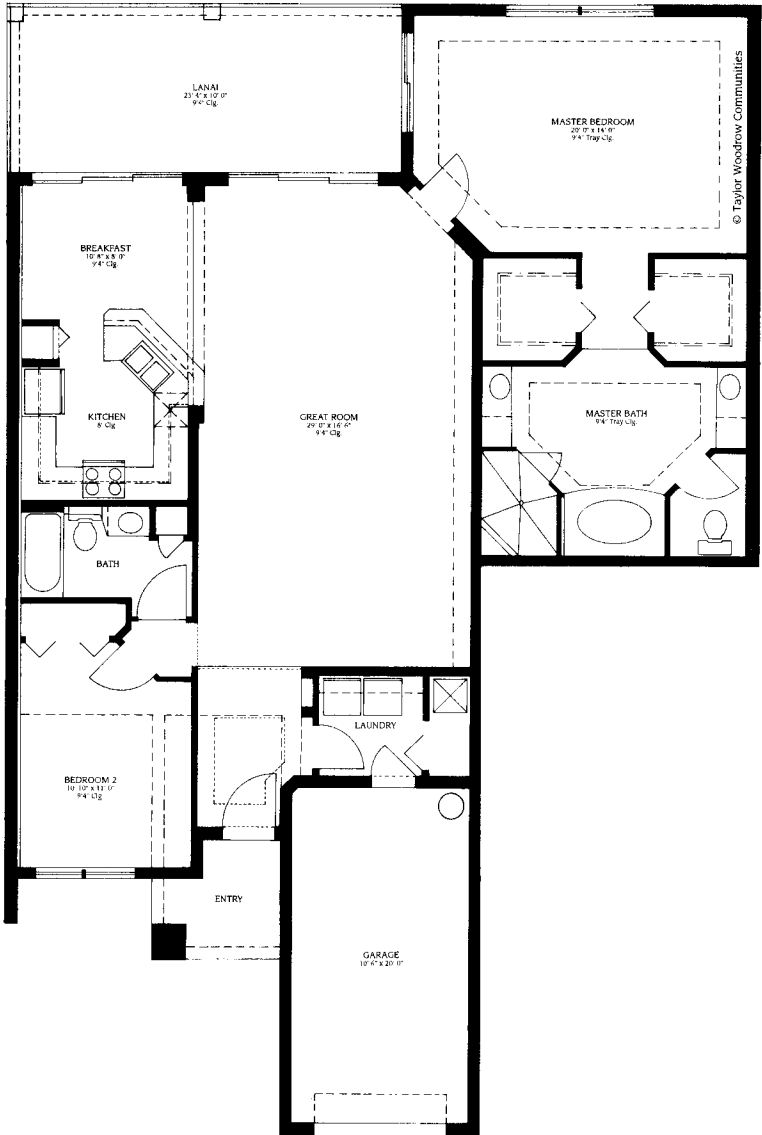

AMBERLY

Living Area	1,662 Sq. Ft.
Lanai	230 Sq. Ft.
Garage	233 Sq. Ft.
Entry	47 Sq. Ft.
TOTAL	2,172 Sq. Ft.