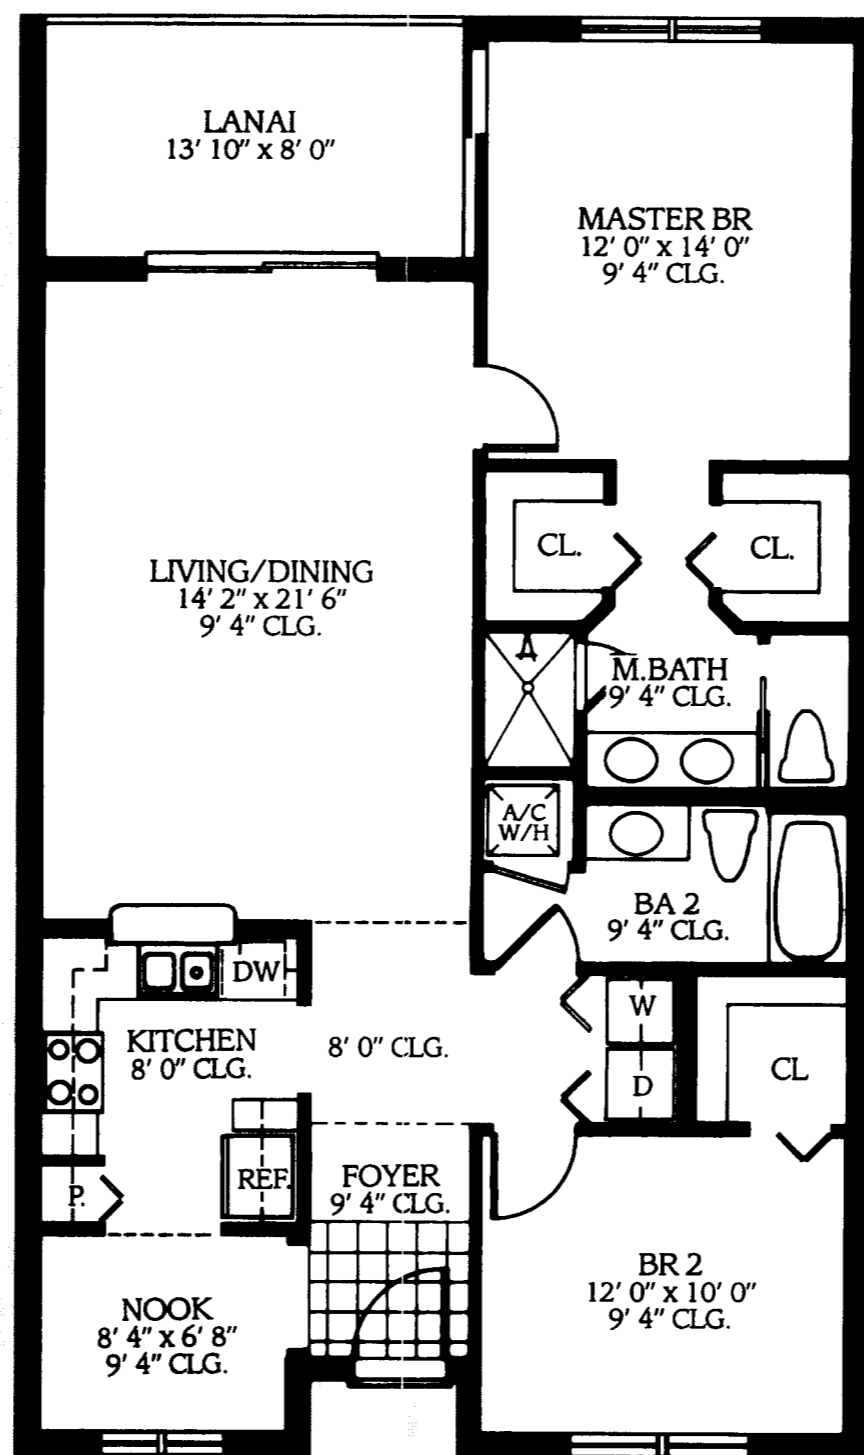

ABBY
end unit

ABBY
center unit

**Garden
Condominiums
at Carrington**

ABBY
end unit

A/C Living Area	1,213 Sq. Ft.
Lanai	118 Sq. Ft.
Entry	124 Sq. Ft.
TOTAL	1,455 Sq. Ft.

ABBY
center unit

A/C Living Area	1,183 Sq. Ft.
Lanai	115 Sq. Ft.
Entry	96 Sq. Ft.
TOTAL	1,394 Sq. Ft.