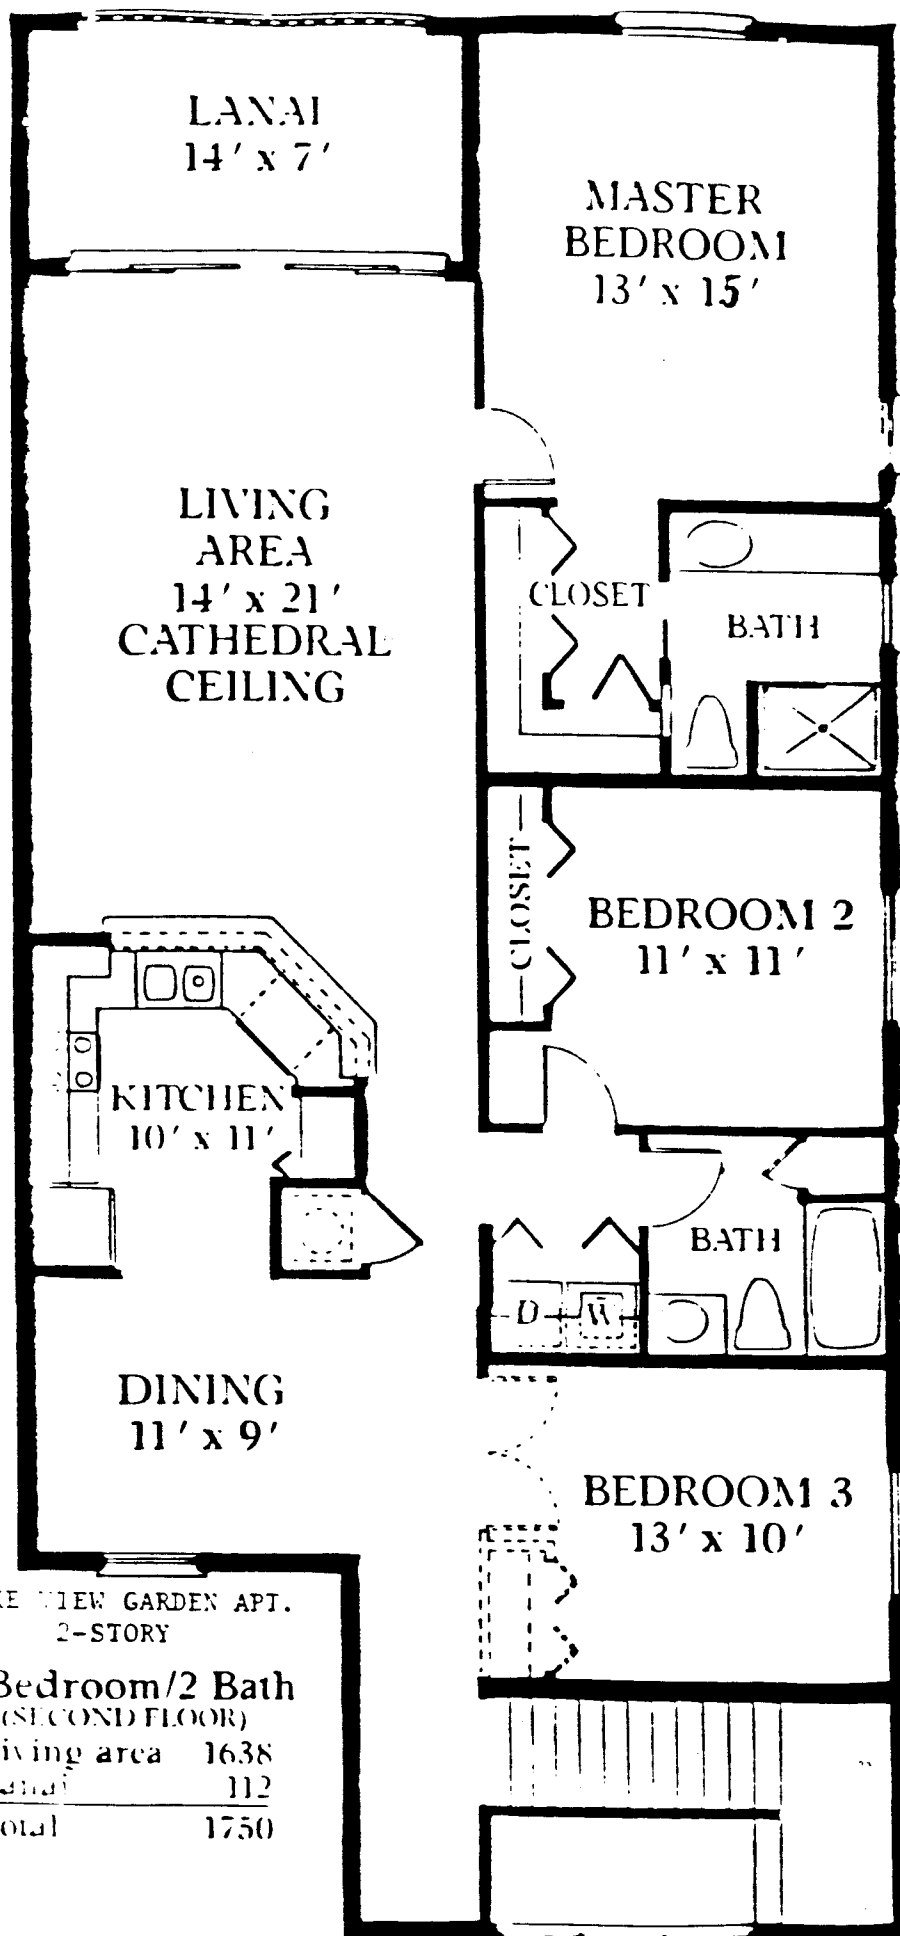

LAKE VIEW GARDEN APT.
2-STORY

3 Bedroom/2 Bath
(FIRST FLOOR)

Living area:	1455
Lanai:	112
Total:	1567

LAKE VIEW GARDEN APT.
2-STORY

3 Bedroom/2 Bath
(SECOND FLOOR)

Living area	1638
Lanai	112
Total	1750