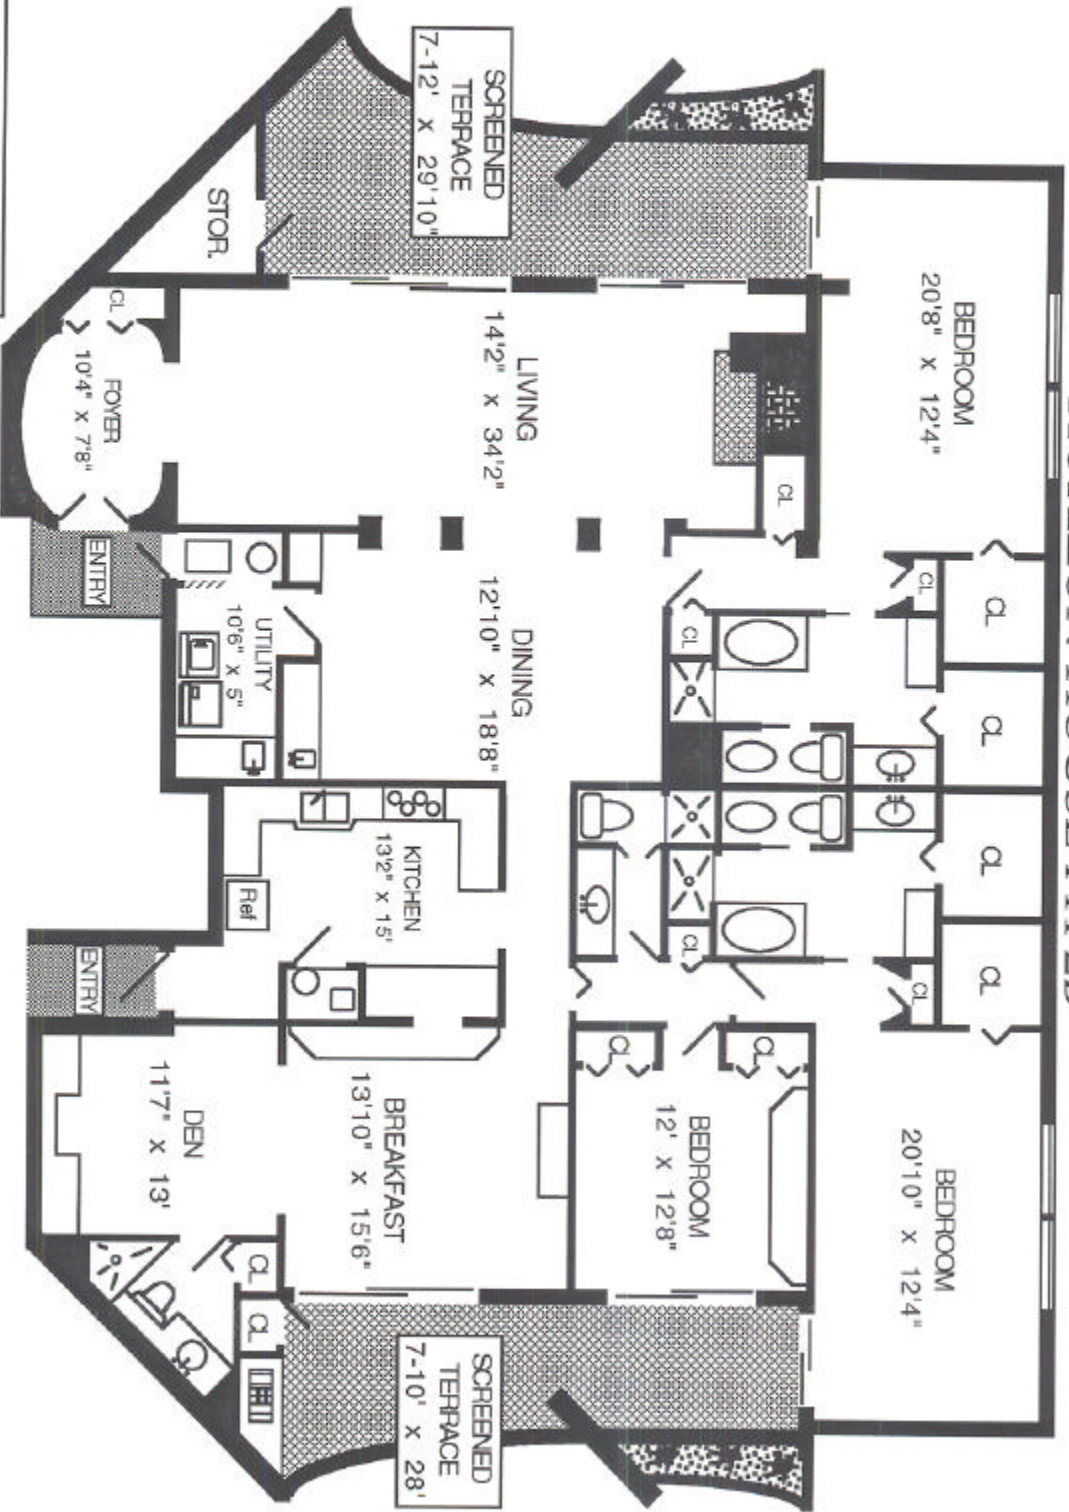

3651 GULF SHORE BLVD. N.
 HORIZON HOUSE PH 2B

LIVING AREA	3045
TERRACES	552
ENTRY	66
TOTAL AREA	3663

All measurements were made with precision, however are shown as approximate. Naples Floorplans 591-2181.