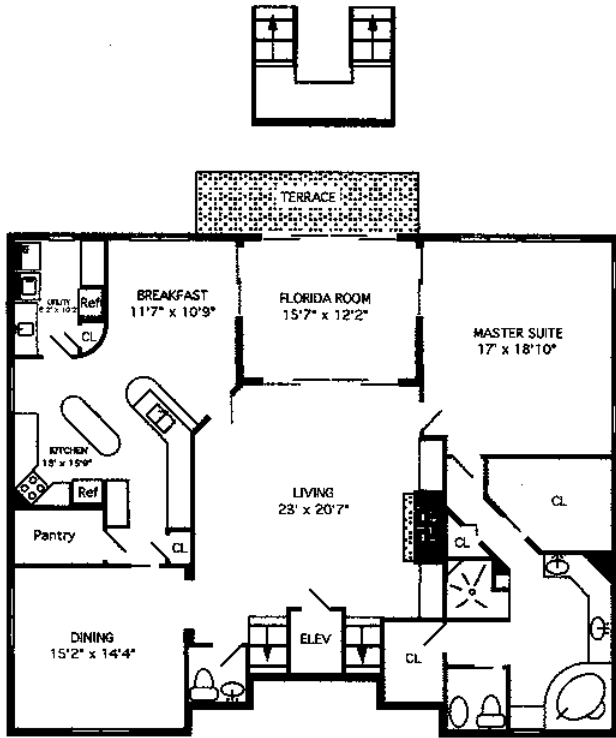

222 BAREFOOT BEACH BLVD. BAREFOOT BEACH, NAPLES

THIRD FLOOR

FOURTH FLOOR

GROUND FLOOR

SECOND FLOOR

LIVING AREA	5532
COVERED LANAI	715
SCREENED AREA	1400
GARAGES	774
TERRACES	935
ENTRY	490
TOTAL AREA	9846

All measurements were made with precision, however, are shown as approximate. Naples Floorplans 593-2181.

ENTRY