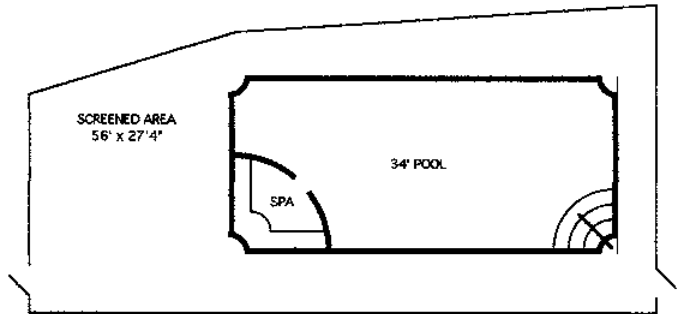

222 BAREFOOT BEACH BLVD. BAREFOOT BEACH, NAPLES

THIRD FLOOR

FOURTH FLOOR

GROUND FLOOR

SECOND FLOOR

LIVING AREA	5532
COVERED LANAI	715
SCREENED AREA	1400
GARAGES	774
TERRACES	935
ENTRY	490
TOTAL AREA	9846

All measurements were made with precision, however, are shown as approximate. Naples Floorplans 593-2181.

ENTRY