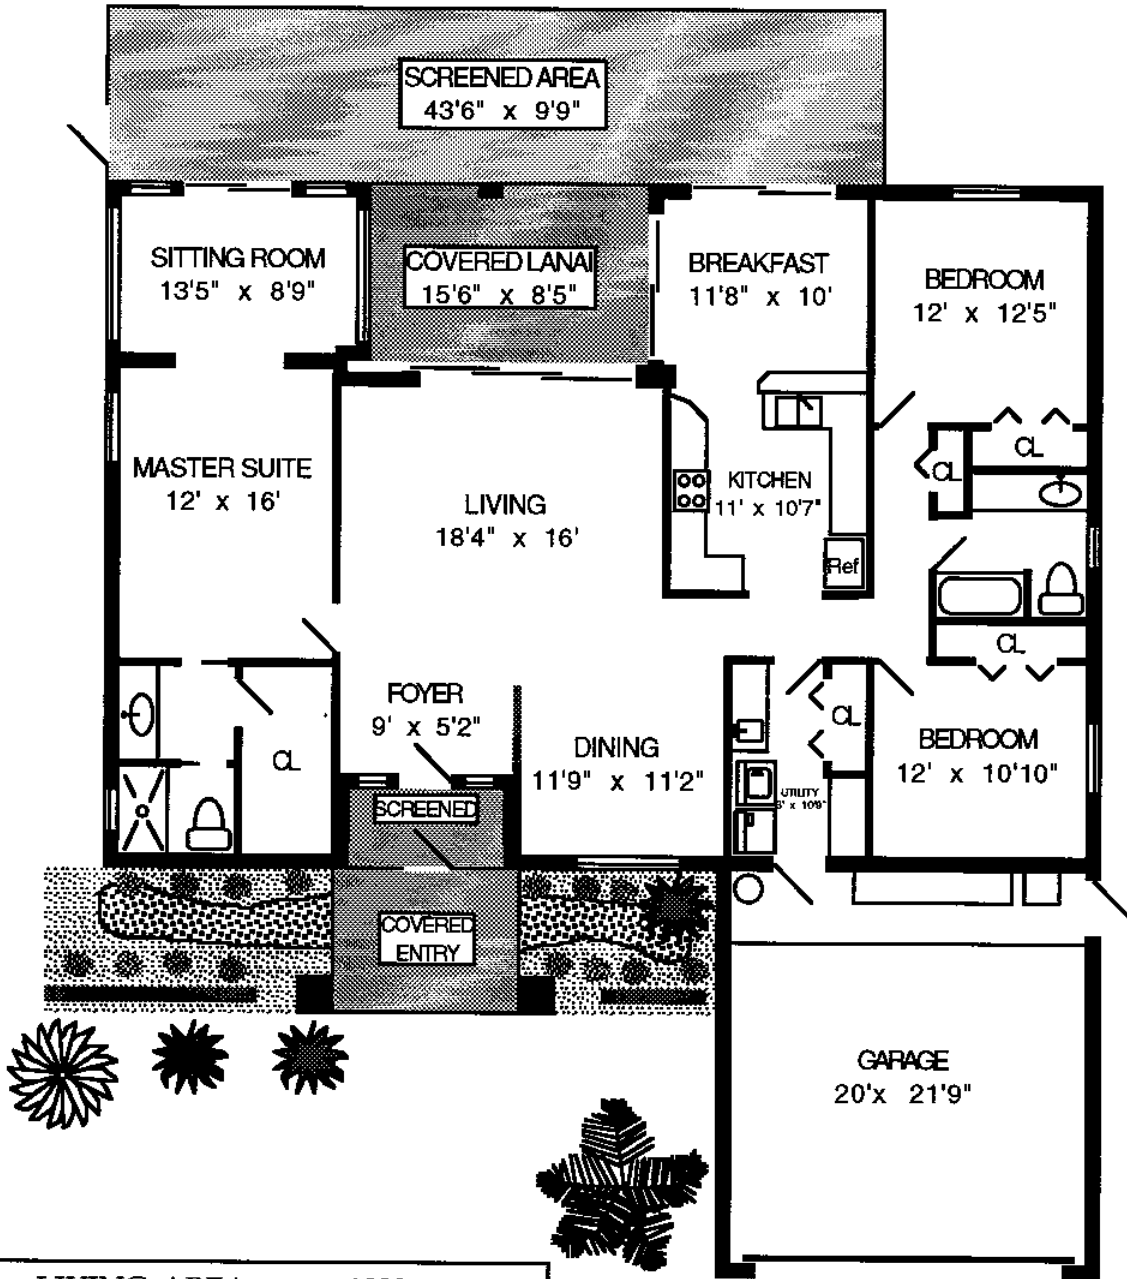

2228 IMPERIAL GOLF COURSE BLVD.  
 IMPERIAL GOLF ESTATES, NAPLES

LIVING AREA	1930
COVERED LANAI	131
SCREENED AREA	424
GARAGE	473
ENTRY	124
TOTAL AREA	3082

All measurements were made with precision, however are shown as approximate. Naples Floorplans 591-2181.