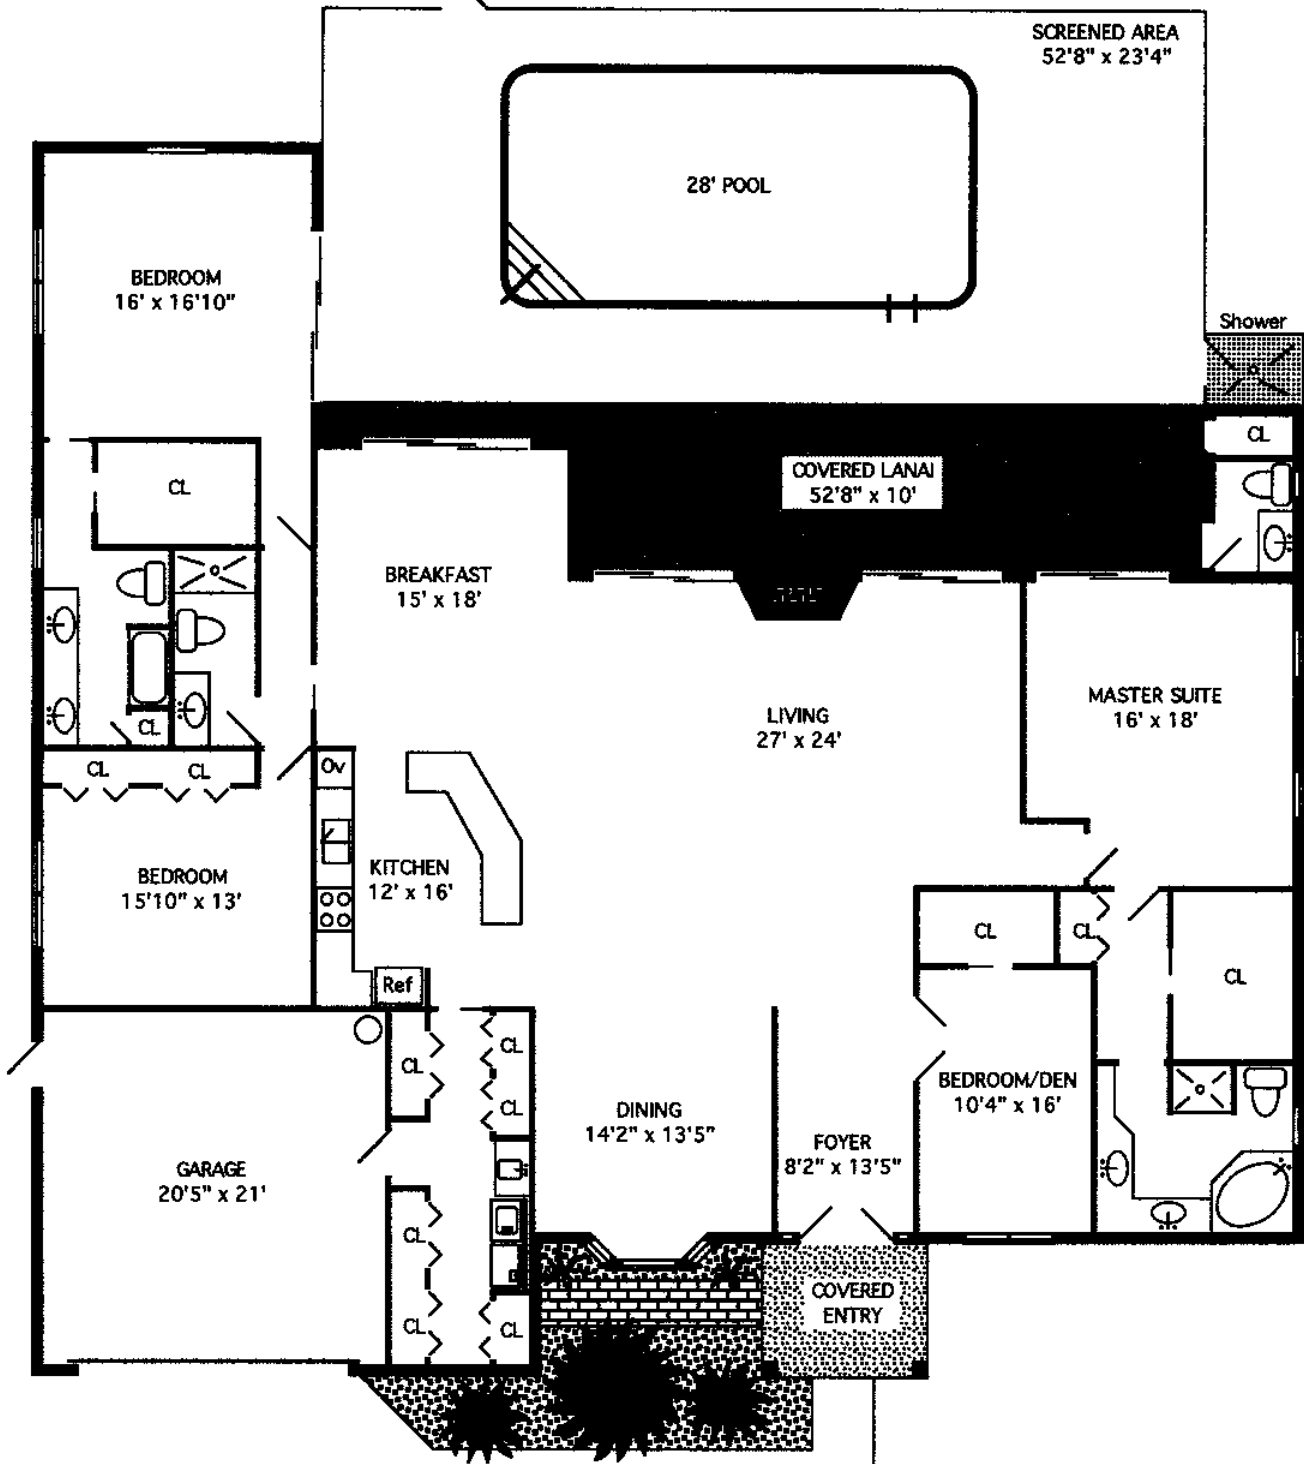

1951 IMPERIAL GOLF COURSE BLVD.
 IMPERIAL GOLF ESTATES, NAPLES

LIVING AREA	3401
COVERED LANAI	408
SCREENED AREA	1229
GARAGE	453
ENTRY	80
TOTAL AREA	5571

All measurements were made with precision, however, are shown as approximate. Naples Floorplans 591-2181