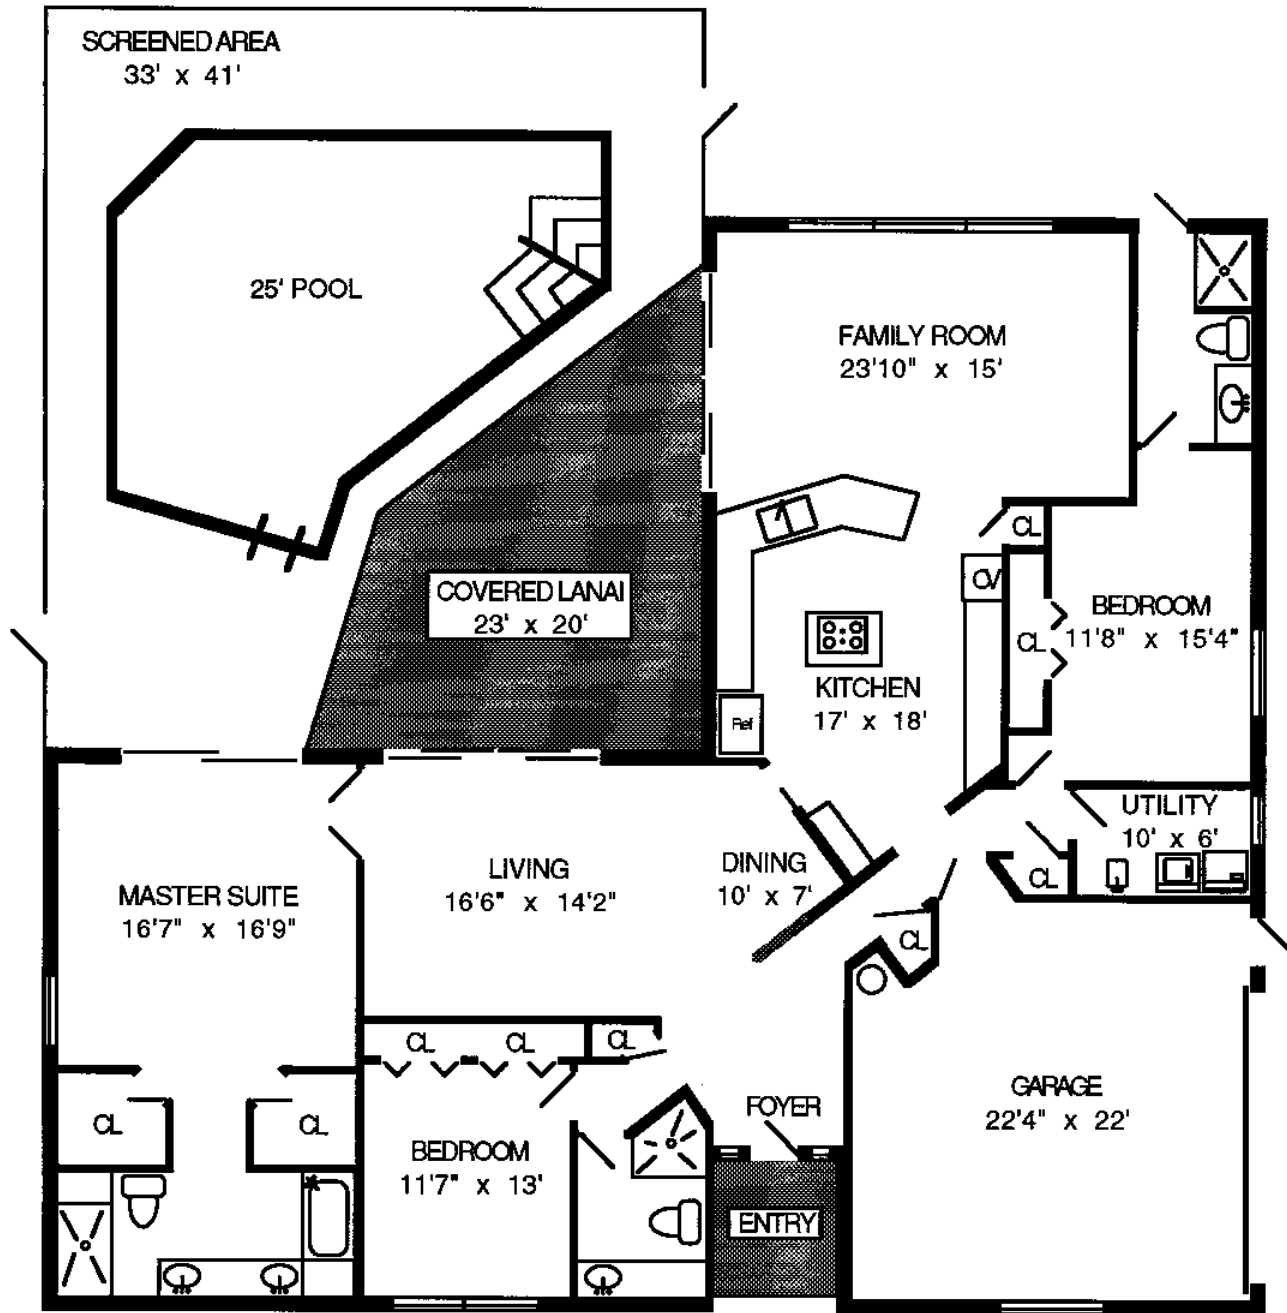

1815 IMPERIAL GOLF COURSE BLVD.  
 IMPERIAL GOLF ESTATES, NAPLES

LIVING AREA	2289
COVERED LANAI	365
SCREENED AREA	988
GARAGE	520
ENTRY	52
TOTAL AREA	4214

All measurements were made with precision, however are shown as approximate. Naples Floorplans 591-2181.