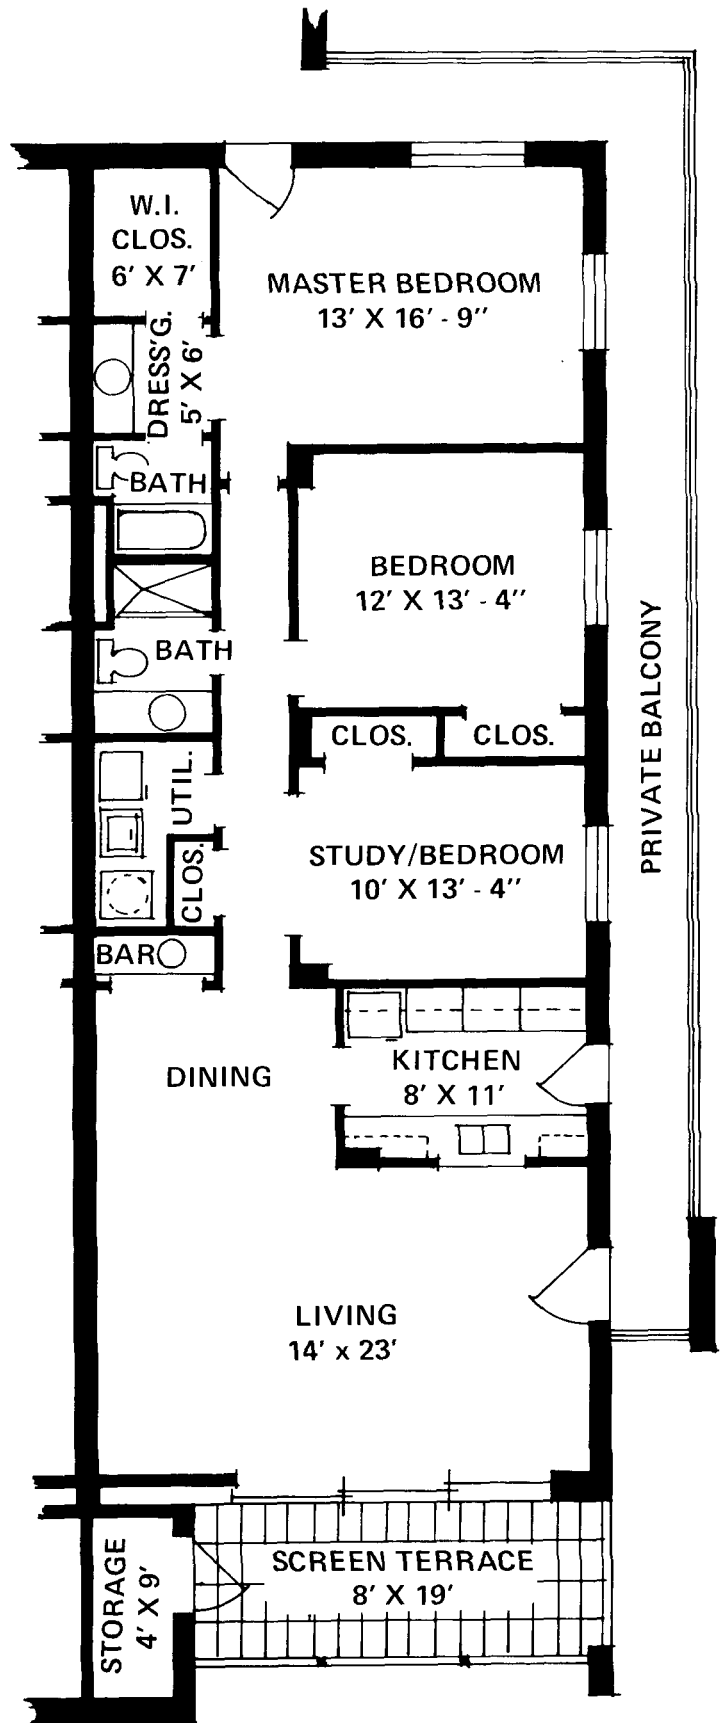

VENETIAN BAY

PROPOSED BOAT DOCKS

PARKING

PARKING

NORTH

THREE BEDROOM

101	102
201	202
301	302
401	402
501	502
601	602

ELEV.

CHICKEE & BAR

TWO BE

103	104	105
203	204	205
303	304	305
403	404	405
503	504	505
603	604	605

Venetian Cove Club

3500 Gulfshore Boulevard, North
Naples-on-the-Gulf, Florida

SITE PLAN

3500 GULF SHORE BOULEVARD NORTH

Dimensions, conc

Venetian Cove Club

3500 Gulfshore Boulevard, North
Naples-on-the-Gulf, Florida

**THREE BEDROOM/TWO BATH
FLOOR PLAN
TOTAL AREA:
1700 SQ. FT.**

VENETIAN COVE

3500 GULF SHORE BLVD. NORTH

ZONE 6