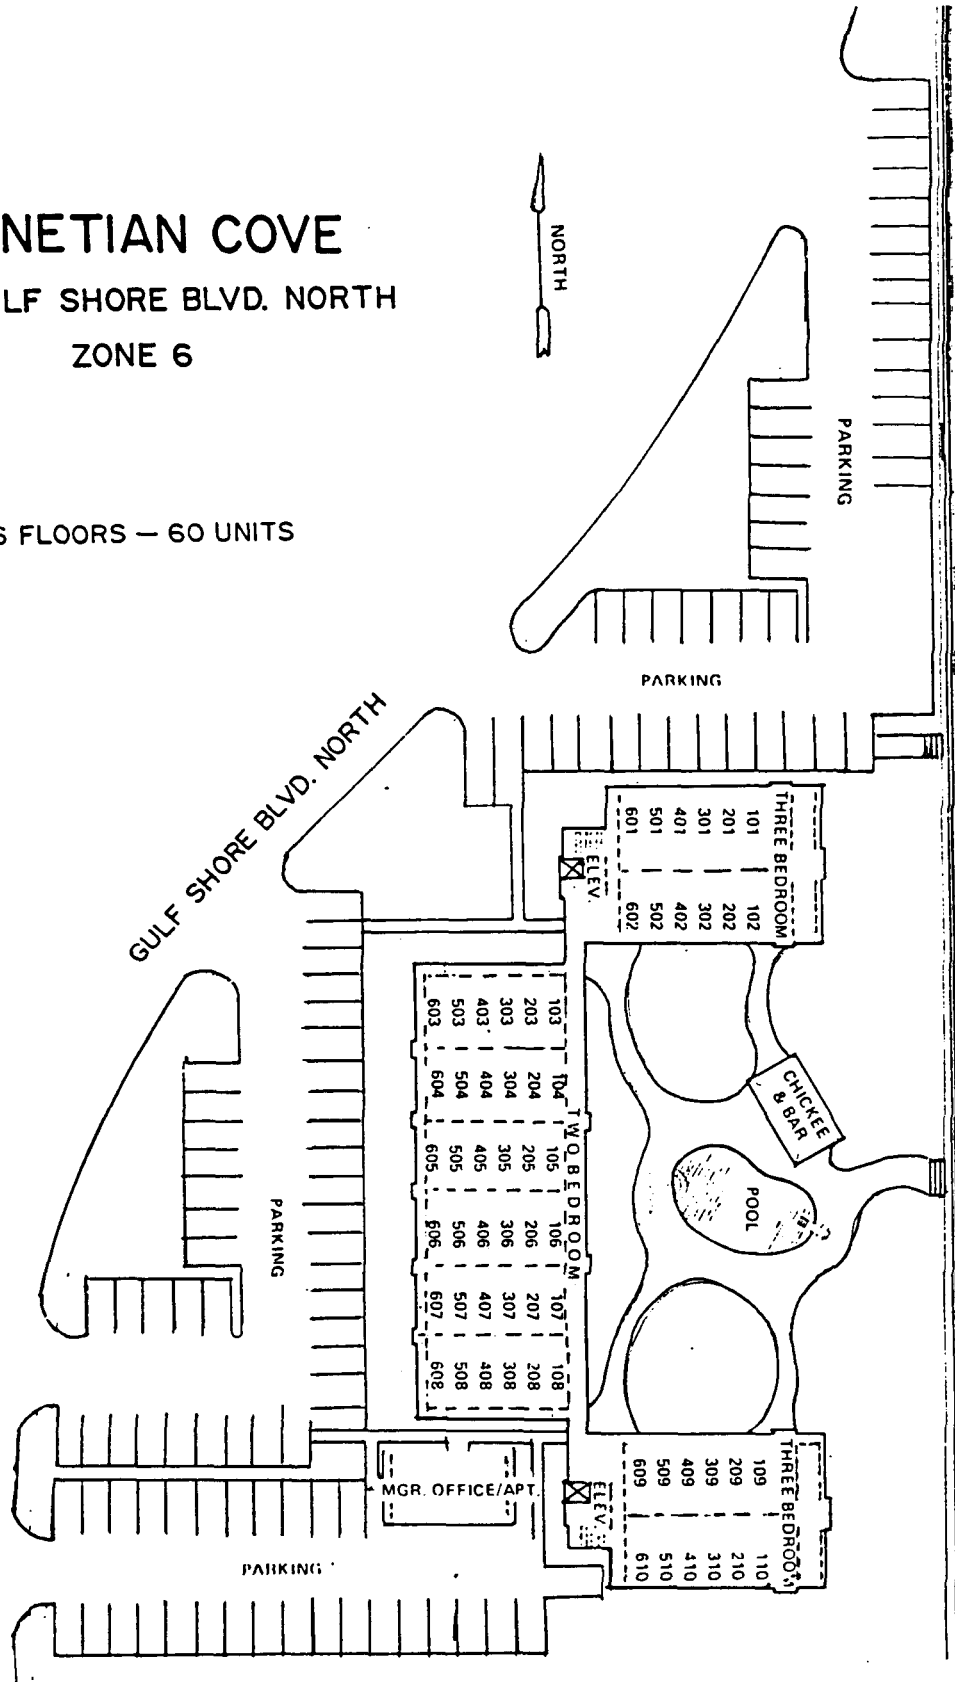

VENETIAN COVE

3500 GULF SHORE BLVD. NORTH

ZONE 6

6 FLOORS — 60 UNITS