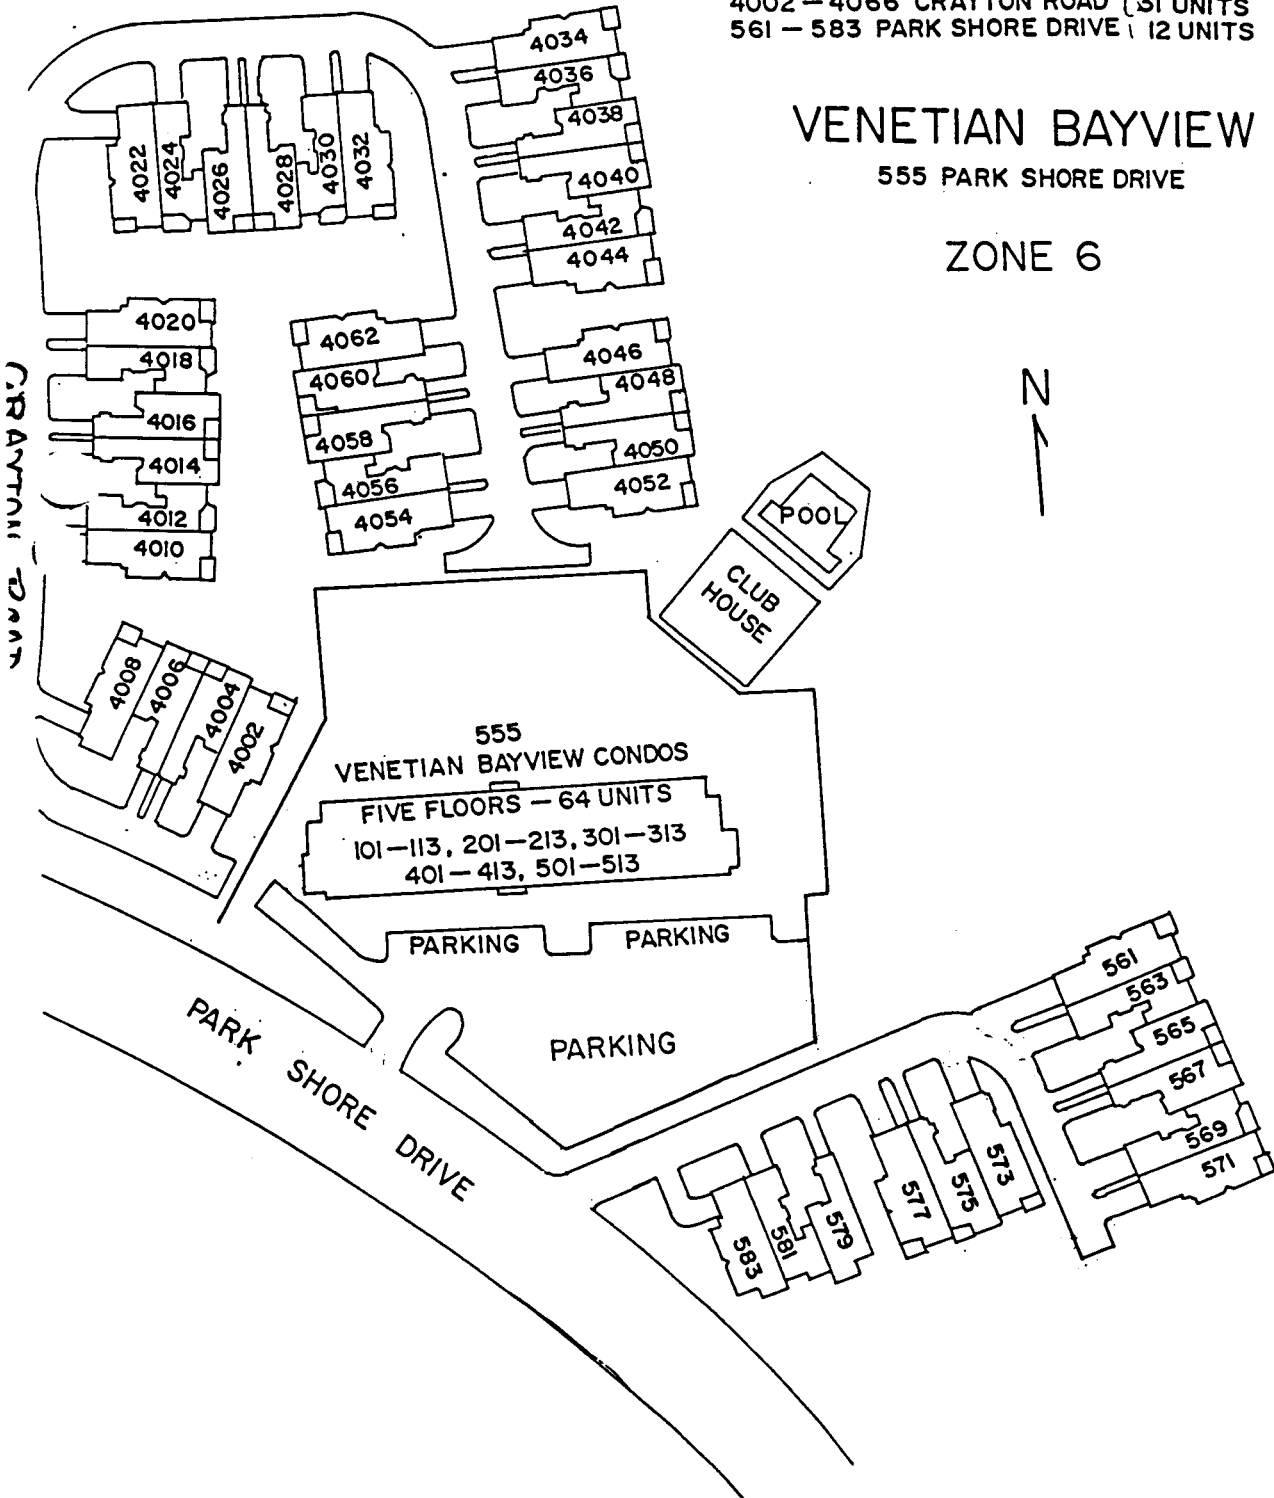

2 Bedrooms-Convertible Den/Bedroom-2 Baths

3 Bedrooms-2 Baths

Approximate dimensions only

2 Bedrooms-2 Baths
(as per model)

1 Bedroom-2 Baths

2 Bedrooms-2 Baths

THE VILLAS OF PARK SHORE

4002 - 4066 CRAYTON ROAD (31 UNITS)
561 - 583 PARK SHORE DRIVE (12 UNITS)

VENETIAN BAYVIEW

555 PARK SHORE DRIVE

ZONE 6

Approximate dimensions only

**1 Bedroom Convertible Den/Bedroom-2 Baths
(as per model)**

Heftler's

**Venetian
bayview**
CONDOMINIUMS

Naples
on the Gulf,
Florida

Site Plan and Apartment Locator

Heflter's **Venetian bayview** CONDOMINIUMS Naples on the Gulf, Florida

Approximate dimensions only

2 Bedrooms-2 Baths
(as per model)