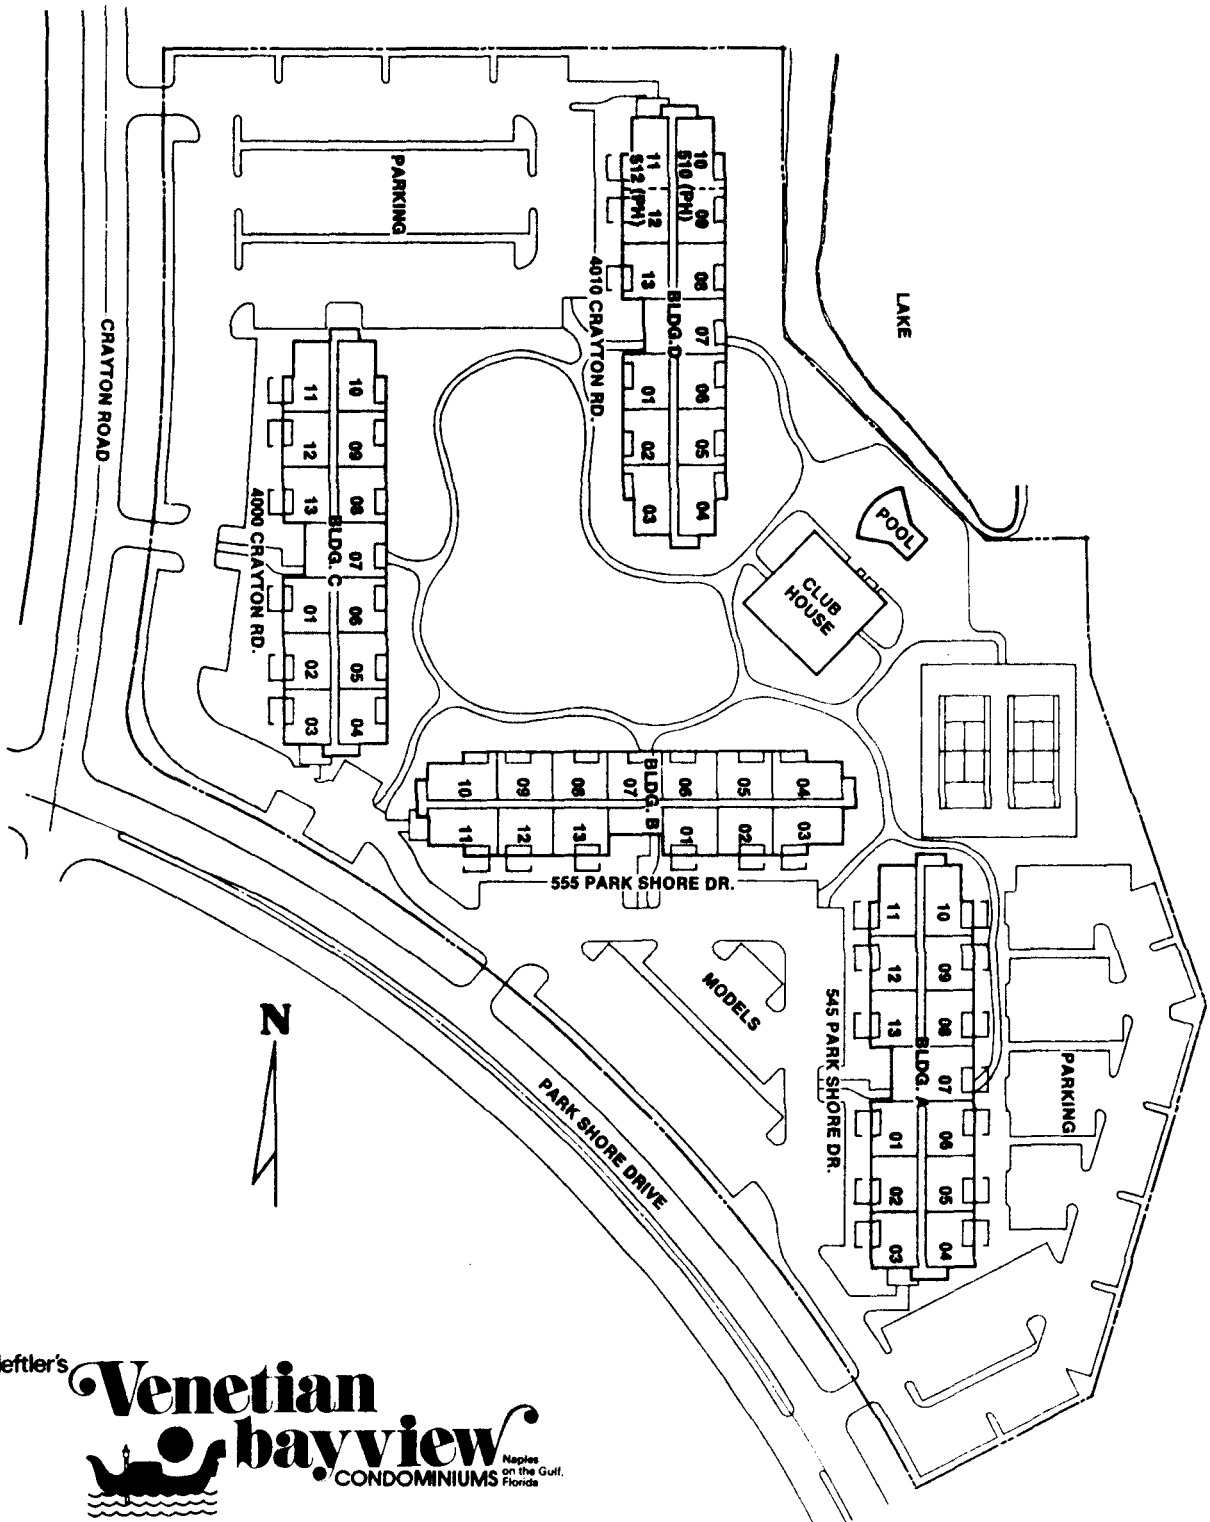

2 Bedrooms-Convertible Den/Bedroom-2 Baths

3 Bedrooms-2 Baths

Approximate dimensions only

2 Bedrooms-2 Baths
(as per model)

1 Bedroom-2 Baths

2 Bedrooms-2 Baths

THE VILLAS OF PARK SHORE

4002 - 4066 CRAYTON ROAD (31 UNITS)
561 - 583 PARK SHORE DRIVE (12 UNITS)

VENETIAN BAYVIEW

555 PARK SHORE DRIVE

ZONE 6

Approximate dimensions only

**1 Bedroom Convertible Den/Bedroom-2 Baths
(as per model)**

Heftler's

**Venetian
bayview**
CONDOMINIUMS

Naples
on the Gulf,
Florida

Site Plan and Apartment Locator

Heflter's **Venetian bayview** CONDOMINIUMS Naples on the Gulf, Florida

Approximate dimensions only

2 Bedrooms-2 Baths
(as per model)