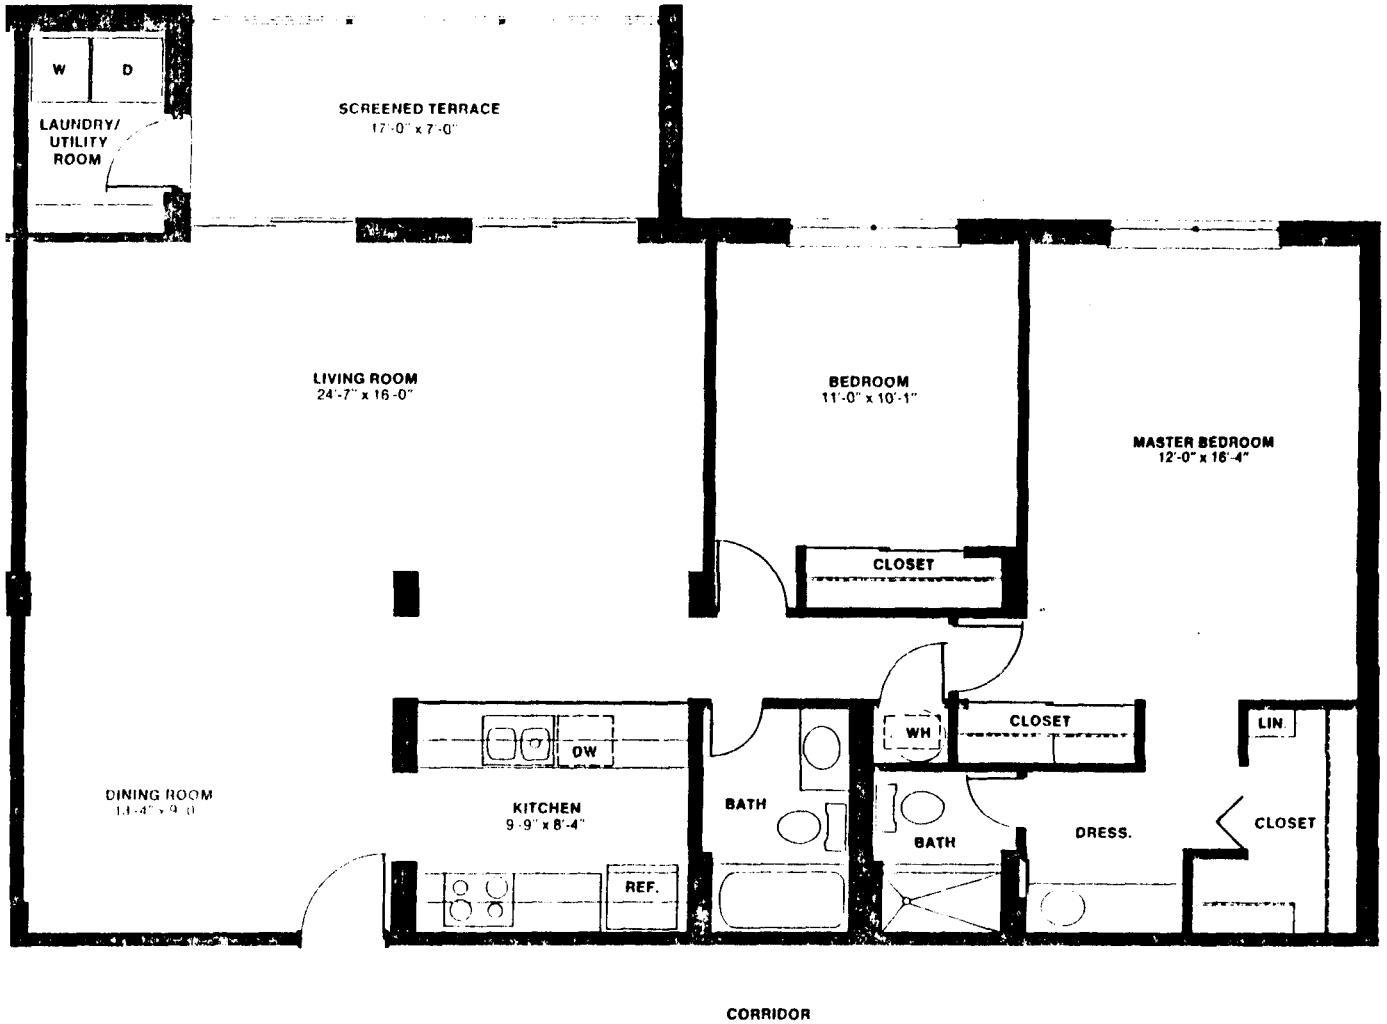

2 Bedrooms-Convertible Den/Bedroom-2 Baths

3 Bedrooms-2 Baths

Approximate dimensions only

2 Bedrooms-2 Baths
(as per model)

1 Bedroom-2 Baths

2 Bedrooms-2 Baths

THE VILLAS OF PARK SHORE

4002 - 4066 CRAYTON ROAD (31 UNITS)
561 - 583 PARK SHORE DRIVE (12 UNITS)

VENETIAN BAYVIEW

555 PARK SHORE DRIVE

ZONE 6

Approximate dimensions only

**1 Bedroom Convertible Den/Bedroom-2 Baths
(as per model)**

Heftler's

**Venetian
bayview**
CONDOMINIUMS

Naples
on the Gulf,
Florida

Site Plan and Apartment Locator

Heflter's **Venetian bayview** CONDOMINIUMS Naples on the Gulf, Florida

Approximate dimensions only

2 Bedrooms-2 Baths
(as per model)