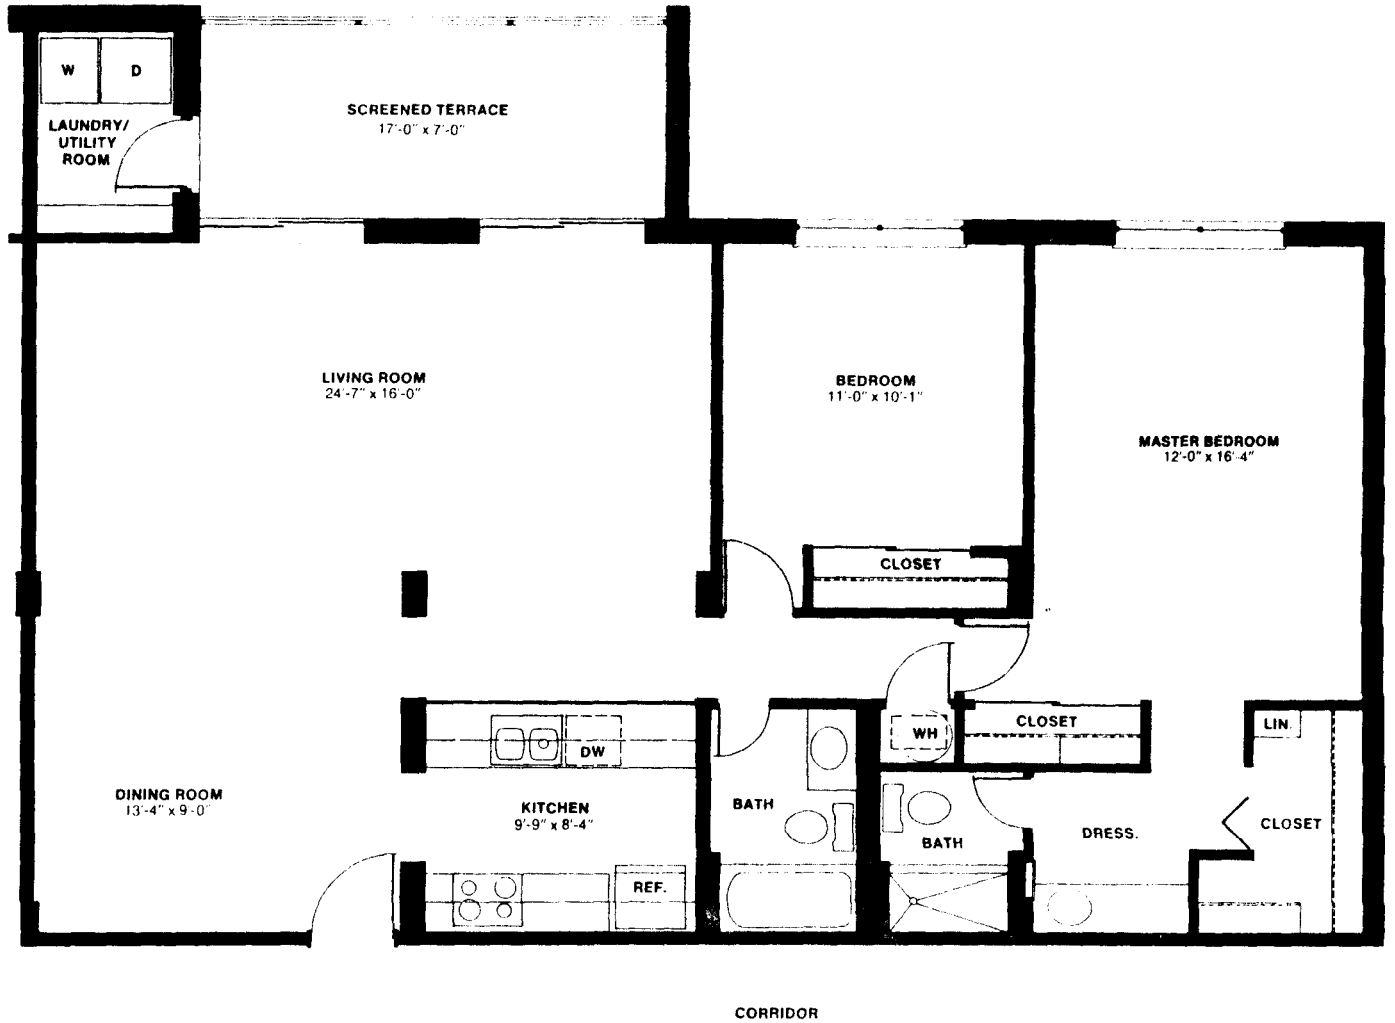

2 Bedrooms-Convertible Den/Bedroom-2 Baths

3 Bedrooms-2 Baths

Approximate dimensions only

2 Bedrooms-2 Baths
(as per model)

1 Bedroom-2 Baths

2 Bedrooms-2 Baths

THE VILLAS OF PARK SHORE

4002 - 4066 CRAYTON ROAD (31 UNITS)
561 - 583 PARK SHORE DRIVE (12 UNITS)

VENETIAN BAYVIEW

555 PARK SHORE DRIVE

ZONE 6

Approximate dimensions only

**1 Bedroom Convertible Den/Bedroom-2 Baths
(as per model)**

Heftler's

**Venetian
bayview**
CONDOMINIUMS

Naples
on the Gulf,
Florida

Site Plan and Apartment Locator

Heflter's **Venetian bayview** CONDOMINIUMS Naples on the Gulf, Florida

Approximate dimensions only

2 Bedrooms-2 Baths
(as per model)