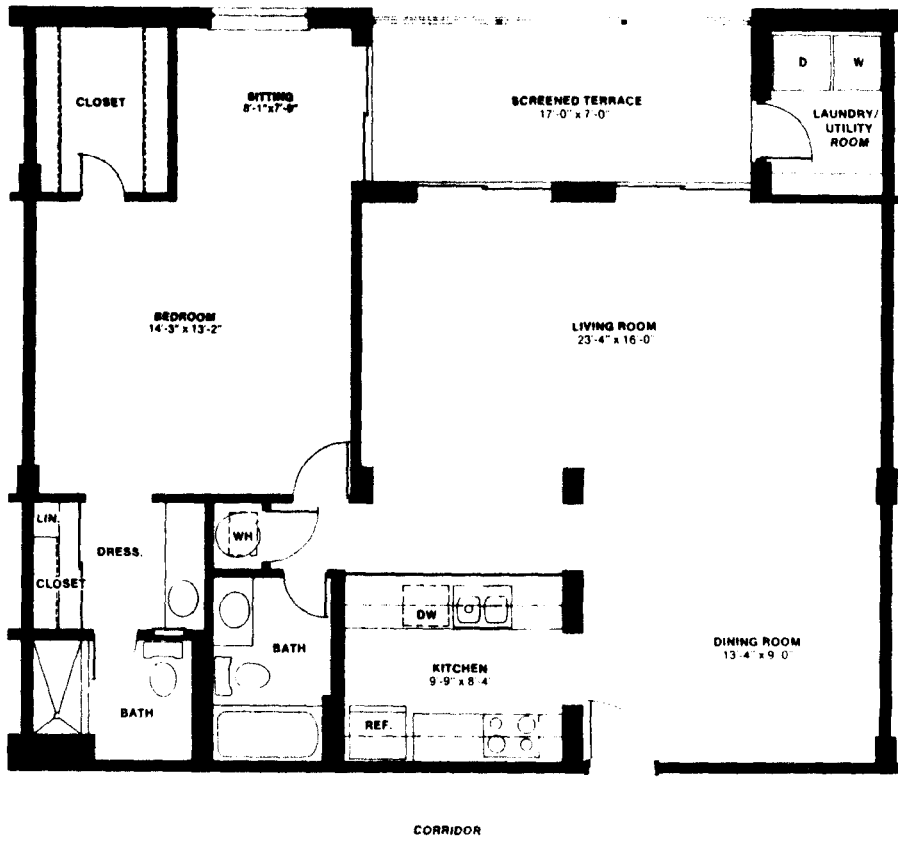

2 Bedrooms-Convertible Den/Bedroom-2 Baths

3 Bedrooms-2 Baths

Approximate dimensions only

2 Bedrooms-2 Baths
(as per model)

1 Bedroom-2 Baths

2 Bedrooms-2 Baths

THE VILLAS OF PARK SHORE

4002 - 4066 CRAYTON ROAD (31 UNITS)
561 - 583 PARK SHORE DRIVE (12 UNITS)

VENETIAN BAYVIEW

555 PARK SHORE DRIVE

ZONE 6

Approximate dimensions only

**1 Bedroom Convertible Den/Bedroom-2 Baths
(as per model)**

Heftler's

**Venetian
bayview**
CONDOMINIUMS

Naples
on the Gulf,
Florida

Site Plan and Apartment Locator

Heflter's **Venetian bayview** CONDOMINIUMS Naples on the Gulf, Florida

Approximate dimensions only

2 Bedrooms-2 Baths
(as per model)