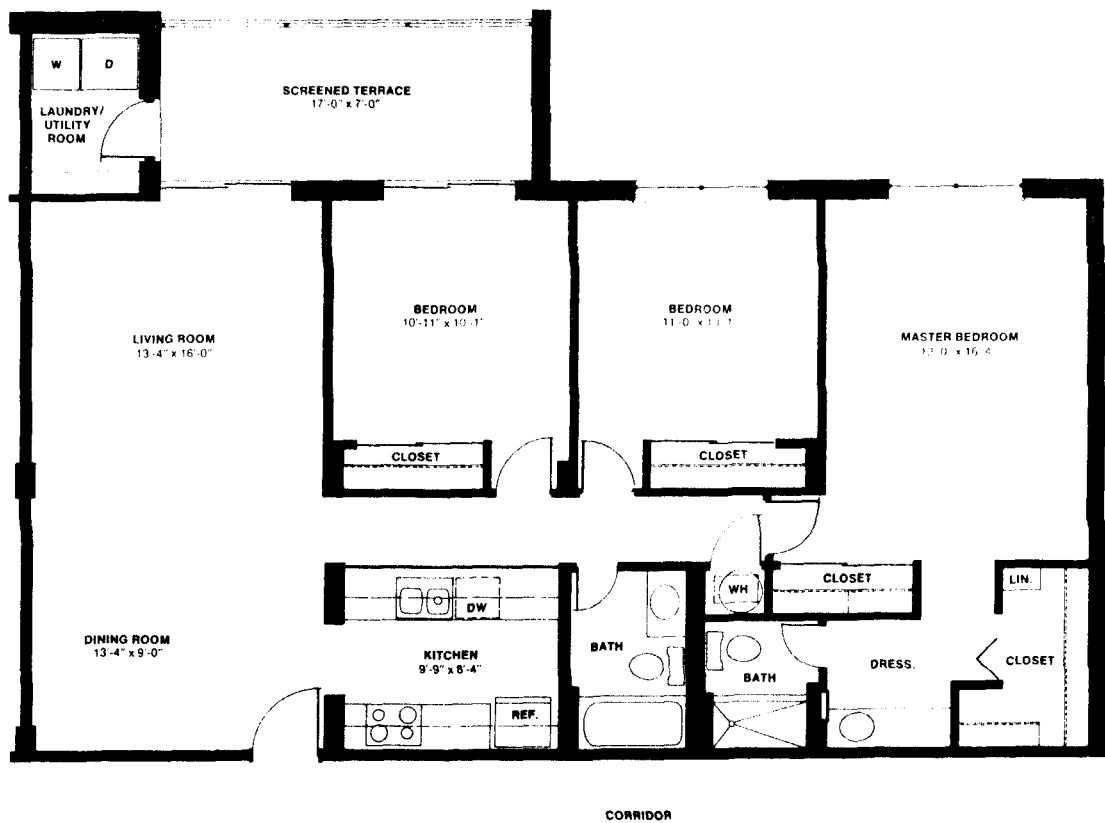

2 Bedrooms-Convertible Den/Bedroom-2 Baths

3 Bedrooms-2 Baths

Approximate dimensions only

2 Bedrooms-2 Baths
(as per model)

1 Bedroom-2 Baths

2 Bedrooms-2 Baths

THE VILLAS OF PARK SHORE

4002 - 4066 CRAYTON ROAD (31 UNITS)
561 - 583 PARK SHORE DRIVE (12 UNITS)

VENETIAN BAYVIEW

555 PARK SHORE DRIVE

ZONE 6

Approximate dimensions only

**1 Bedroom Convertible Den/Bedroom-2 Baths
(as per model)**

Heftler's

**Venetian
bayview**
CONDOMINIUMS

Naples
on the Gulf,
Florida

Site Plan and Apartment Locator

Heflter's **Venetian bayview** CONDOMINIUMS Naples on the Gulf, Florida

Approximate dimensions only

2 Bedrooms-2 Baths
(as per model)