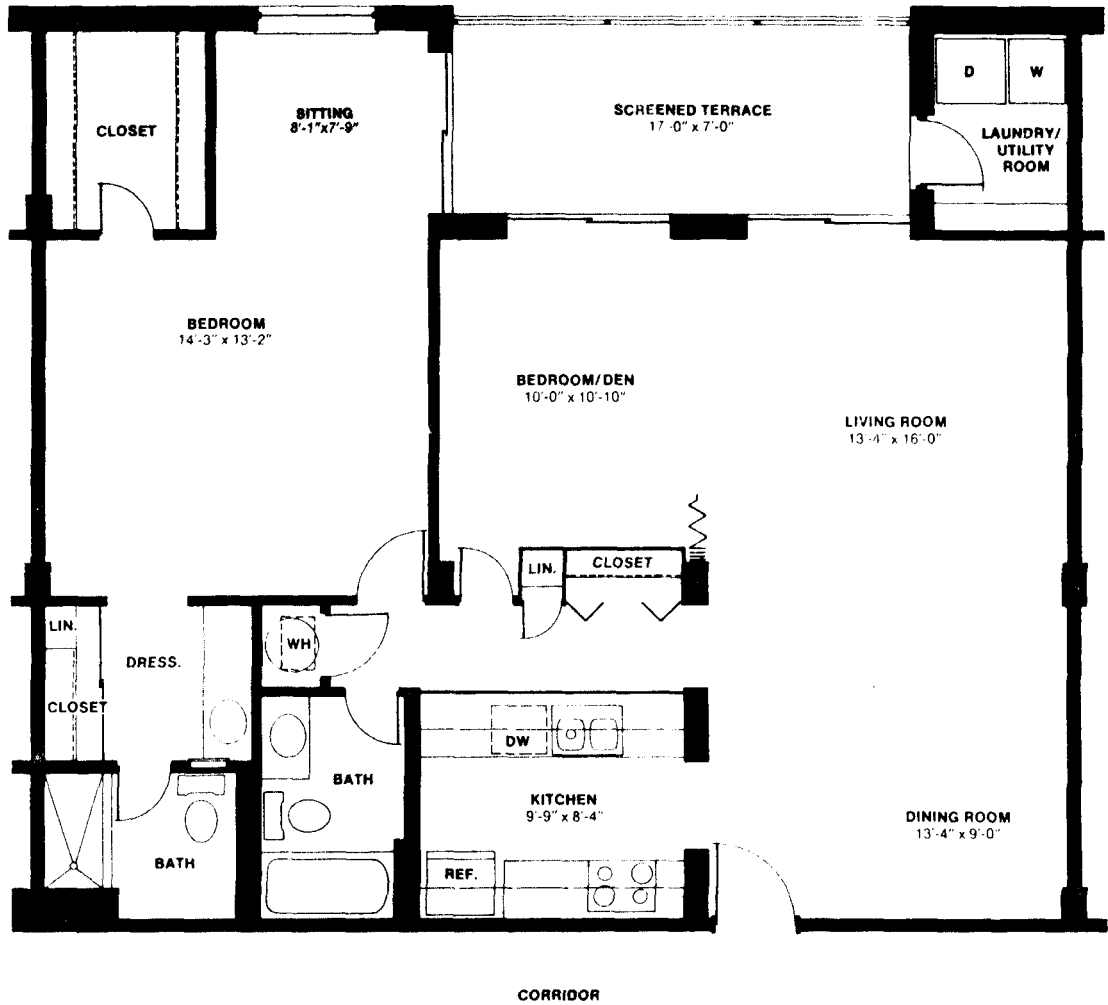

2 Bedrooms-Convertible Den/Bedroom-2 Baths

3 Bedrooms-2 Baths

Approximate dimensions only

2 Bedrooms-2 Baths
(as per model)

1 Bedroom-2 Baths

2 Bedrooms-2 Baths

THE VILLAS OF PARK SHORE

4002 - 4066 CRAYTON ROAD (31 UNITS)
561 - 583 PARK SHORE DRIVE (12 UNITS)

VENETIAN BAYVIEW

555 PARK SHORE DRIVE

ZONE 6

Approximate dimensions only

**1 Bedroom Convertible Den/Bedroom-2 Baths
(as per model)**

Heftler's

**Venetian
bayview**
CONDOMINIUMS

Naples
on the Gulf,
Florida

Site Plan and Apartment Locator

Heflter's **Venetian bayview** CONDOMINIUMS Naples on the Gulf, Florida

Approximate dimensions only

2 Bedrooms-2 Baths
(as per model)