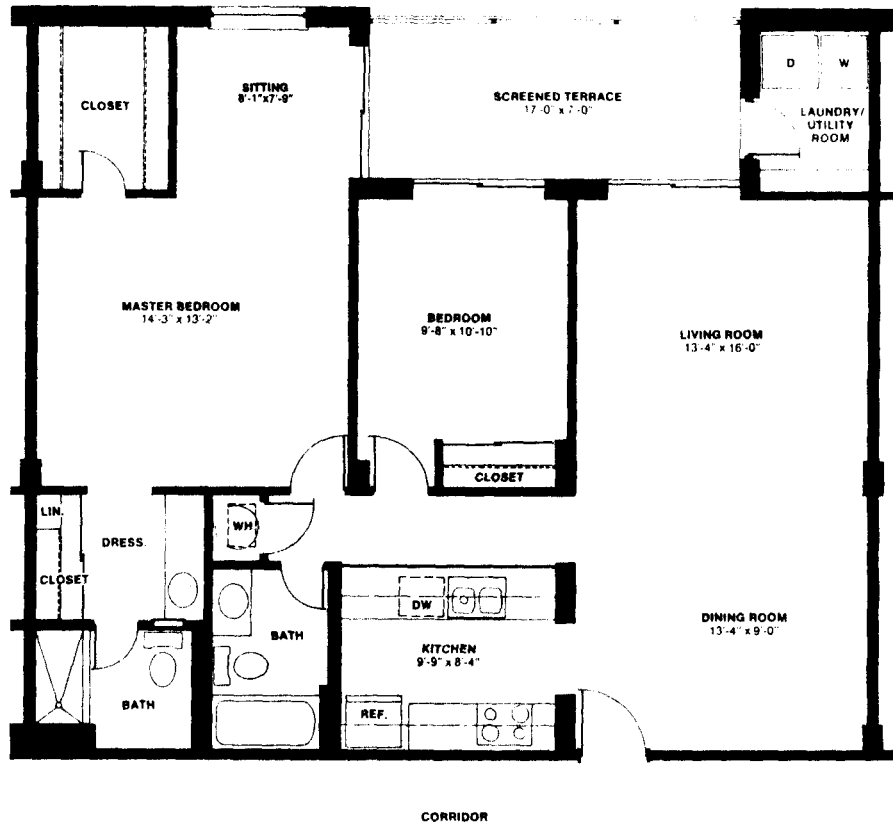

2 Bedrooms-Convertible Den/Bedroom-2 Baths

3 Bedrooms-2 Baths

Approximate dimensions only

2 Bedrooms-2 Baths
(as per model)

1 Bedroom-2 Baths

2 Bedrooms-2 Baths

THE VILLAS OF PARK SHORE

4002 - 4066 CRAYTON ROAD (31 UNITS)
561 - 583 PARK SHORE DRIVE (12 UNITS)

VENETIAN BAYVIEW

555 PARK SHORE DRIVE

ZONE 6

Approximate dimensions only

**1 Bedroom Convertible Den/Bedroom-2 Baths
(as per model)**

Heftler's

**Venetian
bayview**
CONDOMINIUMS

Naples
on the Gulf,
Florida

Site Plan and Apartment Locator

Heflter's **Venetian bayview** CONDOMINIUMS Naples on the Gulf, Florida

Approximate dimensions only

2 Bedrooms-2 Baths
(as per model)