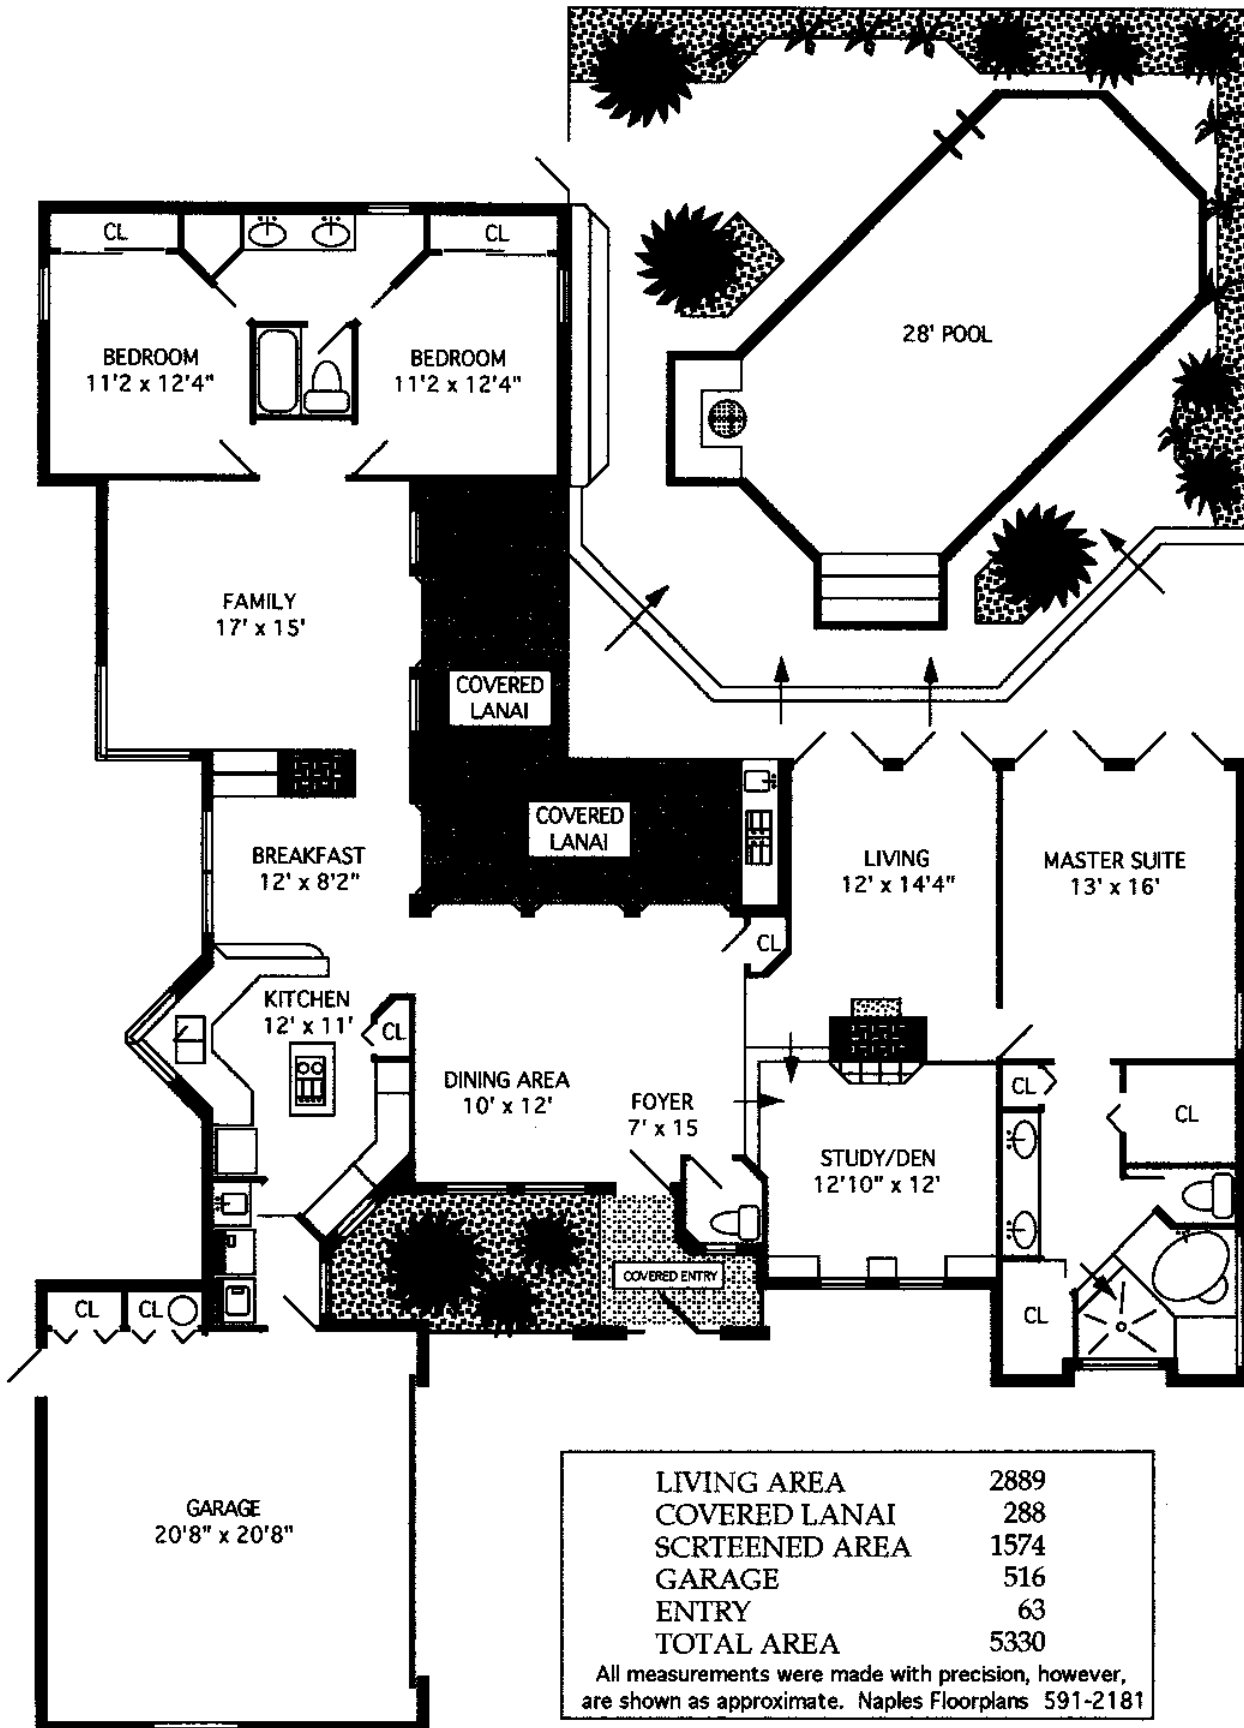

11554 LONGSHORE WAY WEST
LONGSHORE LAKE, NAPLES

LIVING AREA	2889
COVERED LANAI	288
SCRTEENED AREA	1574
GARAGE	516
ENTRY	63
TOTAL AREA	5330

All measurements were made with precision, however, are shown as approximate. Naples Floorplans 591-2181